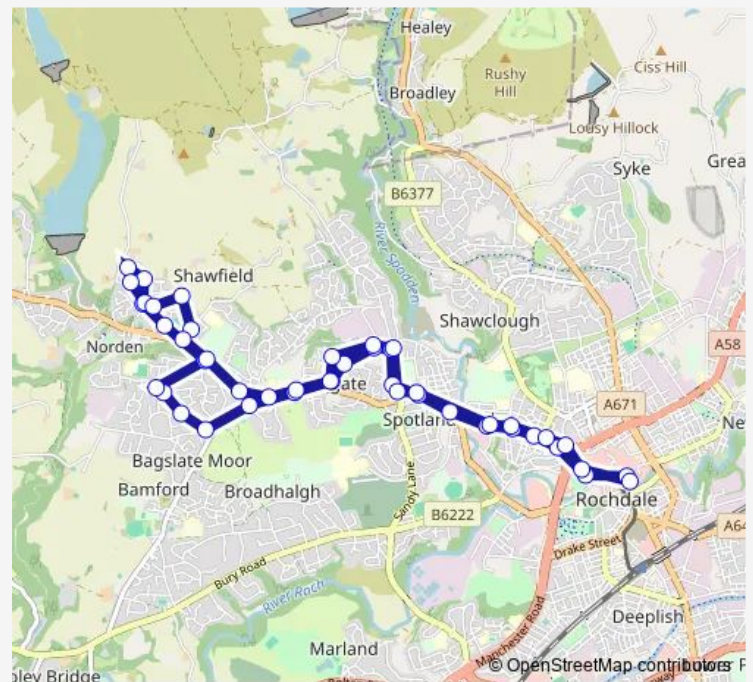

Scarfield Drive

Elmsfield Avenue

Woodhouse Lane

Route schedule

Rochdale Interchange — Rochdale Interchange

Monday 07:35-18:55

Tuesday 07:35-18:55

Wednesday 07:35-18:55

Thursday 07:35-18:55

Friday 07:35-18:55

Saturday 07:54-18:18

Sunday —

Route info

Direction: Rochdale Interchange

Stops: 46

Trip Duration: 0 hour 44 min