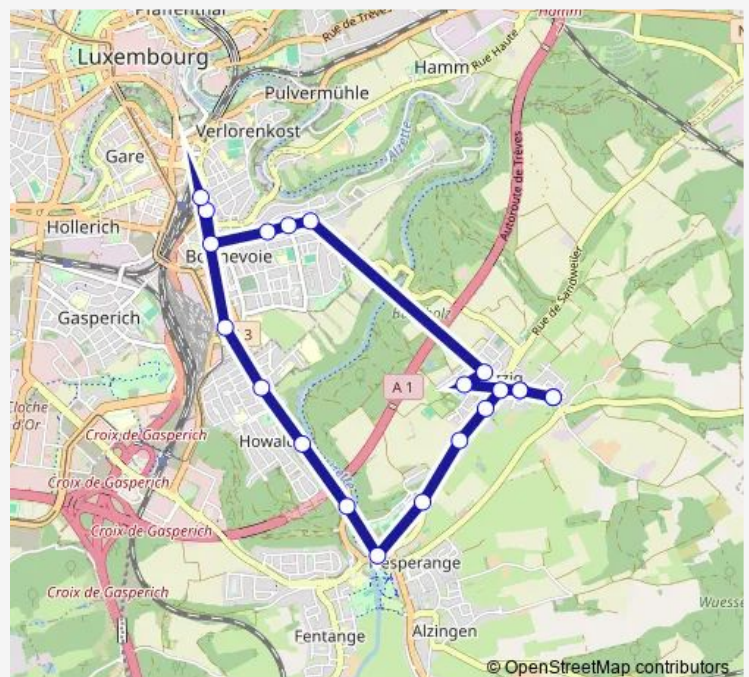

Saturday 05:14-23:14

Sunday 07:14-22:14

Route info

Direction: Itzig, Am Horra

Stops: 21

Trip Duration: 0 hour 33 min

Direction

Itzig, Am Horra — Itzig, Am Horra

23 stops

[Open route schedule](#)

Itzig, Am Horra

Itzig, Klouschter

Itzig, Kierch

Itzig, Kapell

Itzig, Am Kiemert

Hesperange, Holleschbiereg