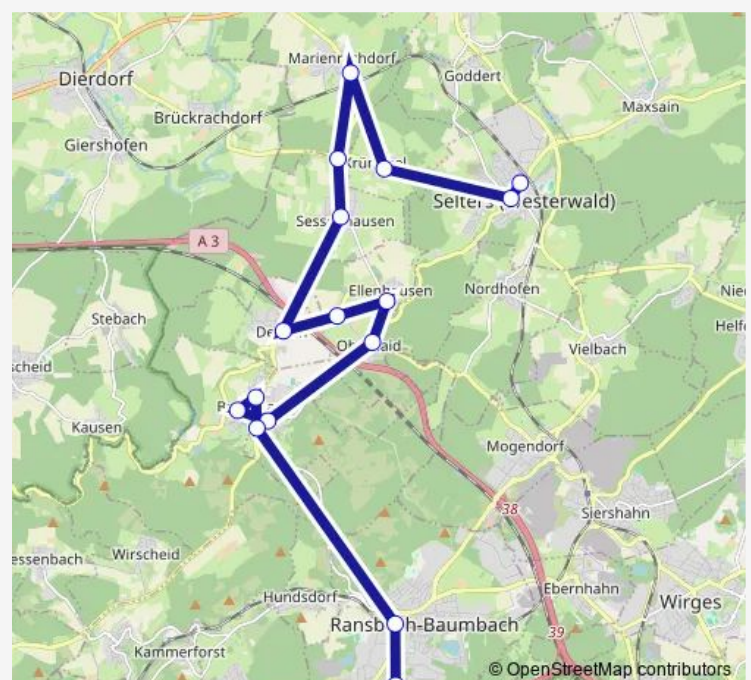

### Route schedule

Selters (Westerw) Saynbach-Center — Ransbach-Baumbach Baumbach Erich-Kästner-Realschul

Monday 06:26-11:09

Tuesday 06:26-11:09

Wednesday 06:26-11:09

Thursday 06:26-11:09

Friday 06:26-11:09

### Route info

Direction: Selters (Westerw) Saynbach-Center

Stops: 16

Trip Duration: 0 hour 47 min

## Direction

Ransbach-Baumbach Ransbach Volksbank — Selters (Westerw) Saynbach-Center

17 stops

[Open route schedule](#)

Ransbach-Baumbach Ransbach Volksbank

Wittgert Kapelle

Breitenau Hauptstr.

Breitenau Kirche