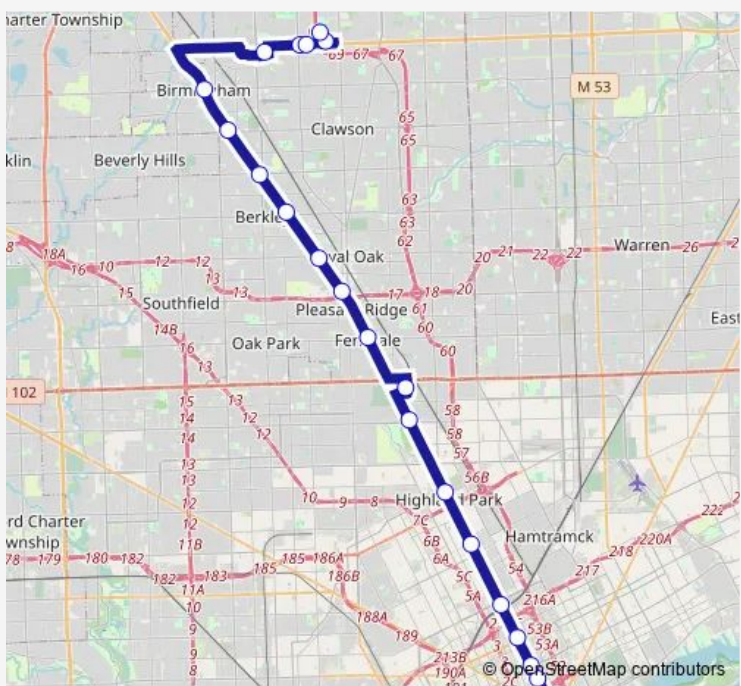

Bus 461 Fast Woodward

[Go to website](#)

Direction
 Troy Civic CTR P&R Lot — Larned + Brush
 26 stops
[Open route schedule](#)

- Troy Civic CTR P&R Lot
- Civic Center DR & Town Center DR Sb
- BIG Beaver + Crooks
- Somerset Collection
- Birmingham
- Woodward + 14 Mile Rd
- Woodward + Coolidge (Basha)
- Woodward + 12 Mile Rd
- Woodward + 11 Mile Rd
- Woodward + Washington Sb
- Woodward + 9 Mile Rd
- Jason Hargrove Transit Center BAY 11
- Woodward + 7 Mile
- Woodward + 6 Mile Rd
- Woodward + Manchester
- Woodward + Trowbridge
- Woodward + Baltimore
- Woodward + Warren
- Woodward + MLK Blvd
- Woodward + Temple (Lca)
- Woodward + Clifford

Route schedule
 Troy Civic CTR P&R Lot — Larned + Brush

Monday	04:46-22:53
Tuesday	04:46-22:53
Wednesday	04:46-22:53
Thursday	04:46-22:53
Friday	04:46-22:53
Saturday	04:42-22:44
Sunday	06:12-20:46

Route info
 Direction: Troy Civic CTR P&R Lot
 Stops: 26
 Trip Duration: 1 hour 17 min

461 — Fast Woodward **BusMaps**

Washington + Lafayette

Washington + Fort Sw

Larned + Griswold

Larned + Woodward

Larned + Brush

Direction

Jefferson + Beaubien — Troy Civic CTR P&R Lot

Thursday 04:58-23:05

Friday 04:58-23:05

Saturday 04:58-23:05

Sunday 05:55-22:00

Route info

Direction: Jefferson + Beaubien

Stops: 26

Trip Duration: 1 hour 9 min