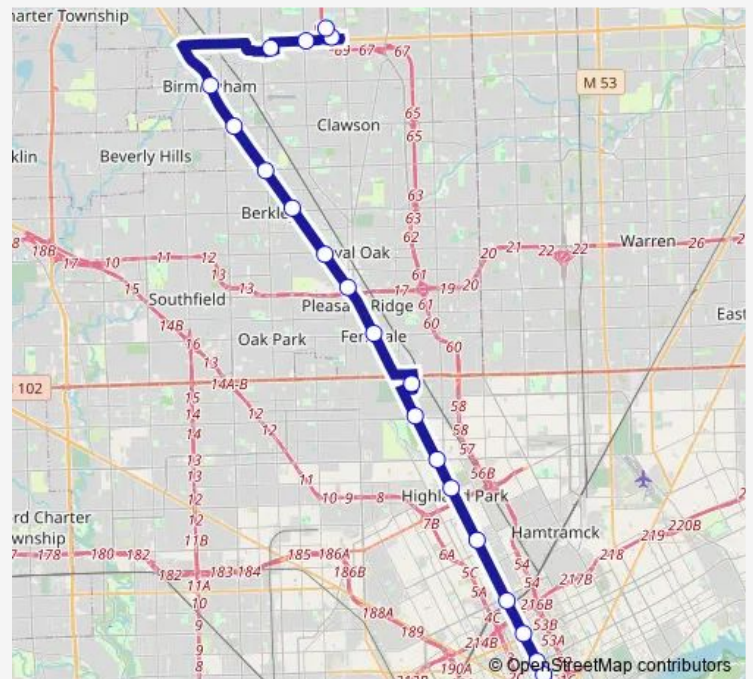

Bus 461 Fast Woodward

[Go to website](#)

Direction
 Troy Civic CTR P&R Lot — Larned + Brush
 26 stops
[Open route schedule](#)

- Troy Civic CTR P&R Lot
- Civic Center DR & Town Center DR Sb
- BIG Beaver + Crooks
- Somerset Collection
- Birmingham
- Woodward + 14 Mile Rd
- Woodward + Coolidge (Basha)
- Woodward + 12 Mile Rd
- Woodward + 11 Mile Rd
- Woodward + Washington Sb
- Woodward + 9 Mile Rd
- Jason Hargrove Transit Center BAY 11
- Woodward + 7 Mile
- Woodward + 6 Mile Rd
- Woodward + Manchester
- Woodward + Trowbridge
- Woodward + Baltimore
- Woodward + Warren
- Woodward + MLK Blvd
- Woodward + Temple (Lca)
- Woodward + Clifford

Direction: Troy Civic CTR P&R Lot
 Stops: 26
 Trip Duration: 1 hour 19 min

461 — Fast Woodward

Washington + Lafayette

Washington + Fort Sw

Larned + Griswold

Larned + Woodward

Larned + Brush

Direction

Jefferson + Beaubien — Troy Civic CTR P&R Lot

26 stops

[Open route schedule](#)

Jefferson + Beaubien

Jefferson + Spirit Plaza

Jefferson + Griswold

Washington + Fort

Washington + Lafayette

Wednesday 04:58-23:05

Thursday 04:58-23:05

Friday 04:58-23:05

Saturday 04:58-23:05

Sunday 05:55-22:00

Route info

Direction: Jefferson + Beaubien

Stops: 26