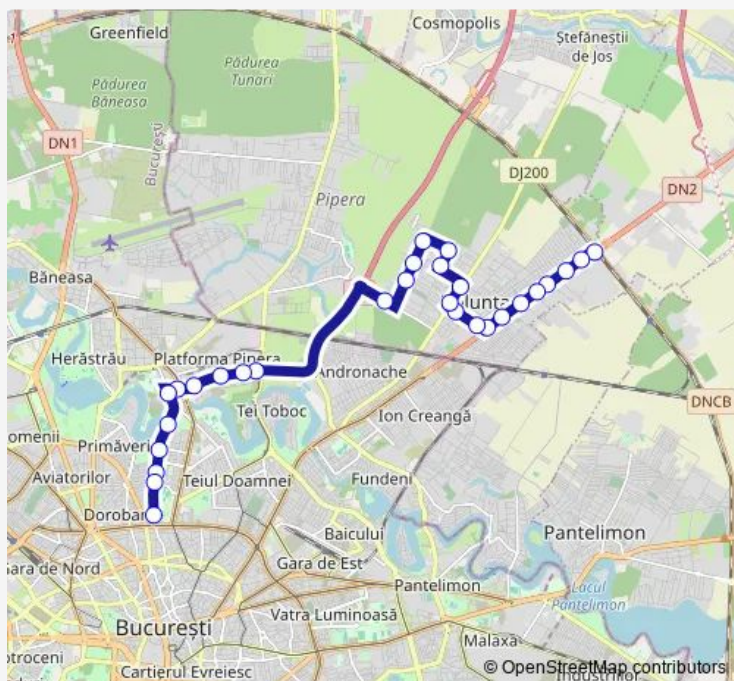

### Route schedule

Pod Cfr Afumati — Soseaua Stefan Cel Mare

Monday 04:30-22:37

Tuesday 04:30-22:37

Wednesday 04:30-22:37

Thursday 04:30-22:37

Friday 04:30-22:37

Saturday 04:30-22:36

### Route info

Direction: Pod Cfr Afumati

Stops: 29

Trip Duration: 0 hour 57 min

Chefalului

Barbu Vacarescu

Soseaua Fabrica De Glucoza

Ancuta Baneasa

## Route info

Direction: Soseaua Stefan Cel Mare

Stops: 26

Trip Duration: 0 hour 50 min

461 Bus time schedules and route maps are available in an offline PDF at [busmaps.com](https://busmaps.com). Use the [busmaps.com](https://busmaps.com) website to see live bus times, train schedule or subway schedule, and step-by-step directions for all public transit in Voluntari