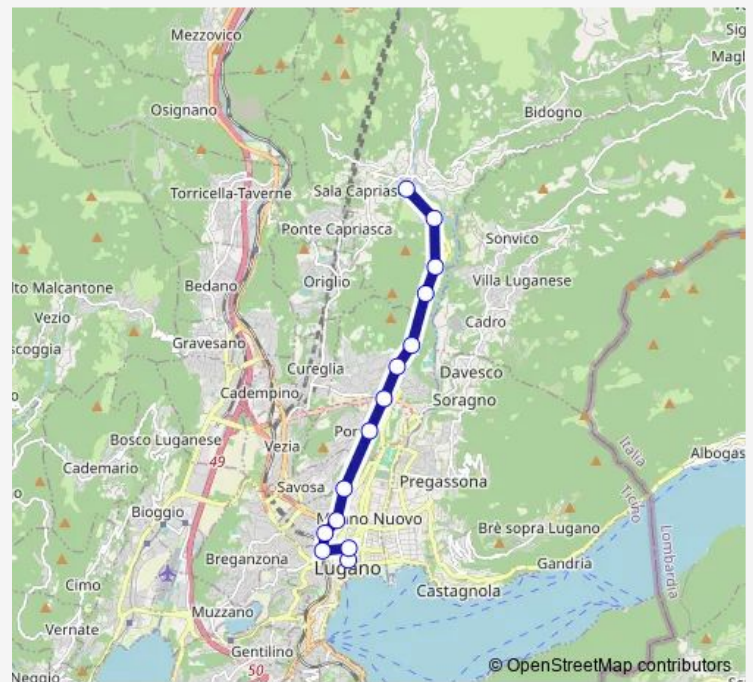

Lugaggia

Tesserete, Stazione

### Route schedule

Lugano, Centro — Tesserete, Stazione

Monday	06:04-00:37 <sup>+1</sup>
Tuesday	21:34-00:37 <sup>+1</sup>
Wednesday	06:04-00:37 <sup>+1</sup>
Thursday	06:04-00:37 <sup>+1</sup>
Friday	06:04-01:37 <sup>+1</sup>
Saturday	06:04-00:37 <sup>+1</sup>
Sunday	06:04-00:37 <sup>+1</sup>

### Route info

Direction: Lugano, Centro

Stops: 14

Trip Duration: 0 hour 22 min

461 — B 461

**Direction**

Lugano, Stazione Nord — Tesserete, Stazione

12 stops

Canobbio, Ganna

Sureggio

Sureggio, Al Loco

Lugaggia

Tesserete, Stazione