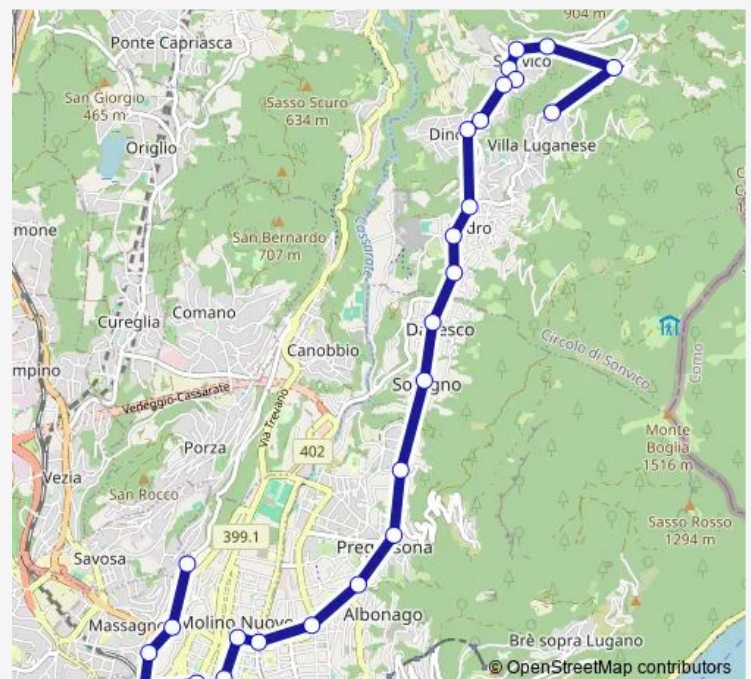

Thursday 06:03-00:03⁺¹

Friday 06:03-01:03⁺¹

Saturday 06:03-01:03⁺¹

Sunday 06:03-00:03⁺¹

Route info

Direction: Lugano, Ospedale Civico

Stops: 27

Trip Duration: 0 hour 42 min

461 — B 461

Sonvico, Opera Caritas

Sonvico, Stazione Arl

Sonvico, al Nido

Sonvico, Sassello

Villa Luganese, Luss

Villa Luganese

Direction

Villa Luganese — Lugano, Ospedale Civico

27 stops

[Open route schedule](#)

Villa Luganese

Villa Luganese, Luss

Sonvico, Sassello

Sonvico, al Nido

Sonvico, Stazione Arl

Saturday 05:15-23:45

Sunday 05:15-23:45

Route info

Direction: Villa Luganese

Stops: 27

Trip Duration: 0 hour 40 min

Massagno, Sassa

Lugano, Ospedale Civico