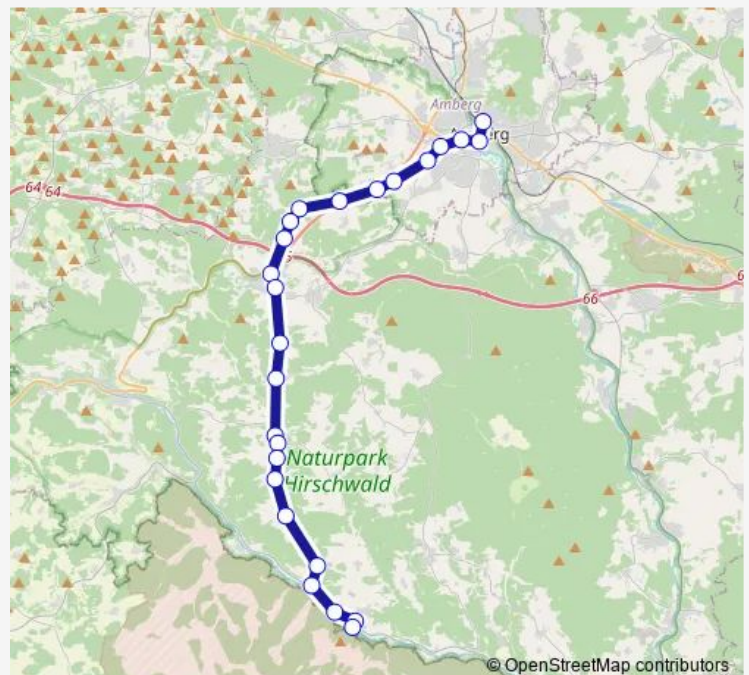

Thursday —

Friday —

Saturday 16:35

Sunday —

Route info

Direction: Hohenburg, Marktplatz

Stops: 25

Trip Duration: 0 hour 35 min

■ 461

BusMaps

Gärbershof

Amberg, Max-Reger-Gymnasium

Amberg, Kurfürstenbad

Amberg, Bf

Direction

Amberg, Bf — Hohenburg, Marktplatz

25 stops

[Open route schedule](#)

Amberg, Bf

Amberg, Kurfürstenbad

Amberg, Max-Reger-Gymnasium

Gärbershof

Amberg, Gerberstraße

Lengenloh, Abzw

Thursday 20:40

Friday 20:40

Saturday 17:40

Sunday —

Route info

Direction: Amberg, Bf

Stops: 25

Trip Duration: 0 hour 35 min