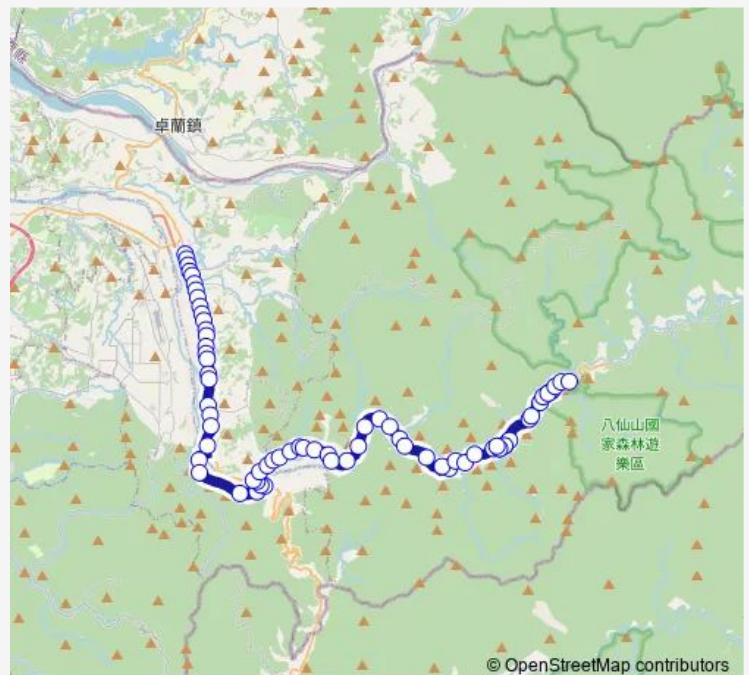

### Route schedule

Tc\_東勢 — Tc\_谷關

Monday 07:00-15:50

Tuesday 07:00-15:50

Wednesday 07:00-15:50

Thursday 07:00-15:50

Friday 07:00-15:50

Saturday 07:00-15:50

### Route info

Direction: Tc\_東勢

Stops: 70

Trip Duration: 1 hour 5 min

© OpenStreetMap contributors

266繞 — 266繞\_東勢\_裡冷部落\_谷關

BusMaps

Tc\_水筒頭