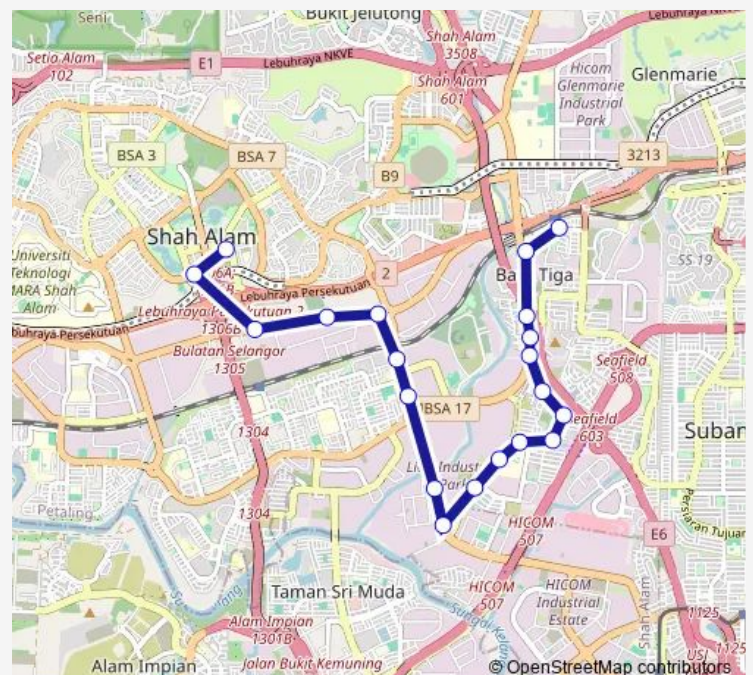

### Route schedule

Stesen KTM Batu 3, Persiaran Teknologi Subang — Hentian Bandar Shah Alam, Persiaran Perdagangan

Monday 06:00

Tuesday 06:00

Wednesday 06:00

Thursday 06:00

Friday 06:00

Saturday 06:00

### Route info

Direction: Stesen KTM Batu 3, Persiaran Teknologi Subang

Stops: 20

Trip Duration: 17 hour 0 min

T527 — Hentian Bandar Shah Alam