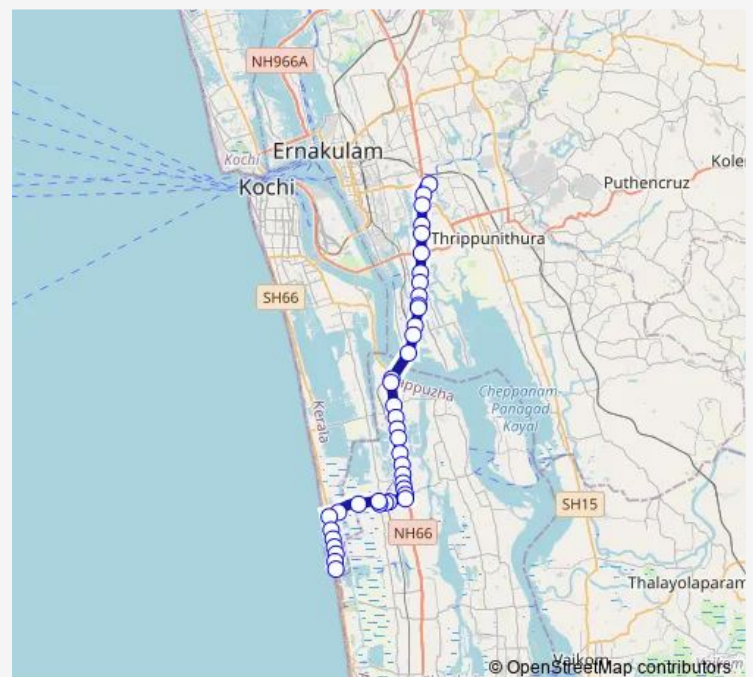

Thursday 06:00

Friday 06:00

Saturday 06:00

Sunday 06:00

Route info

Direction: Vyttila

Stops: 40

Trip Duration: 1 hour 10 min