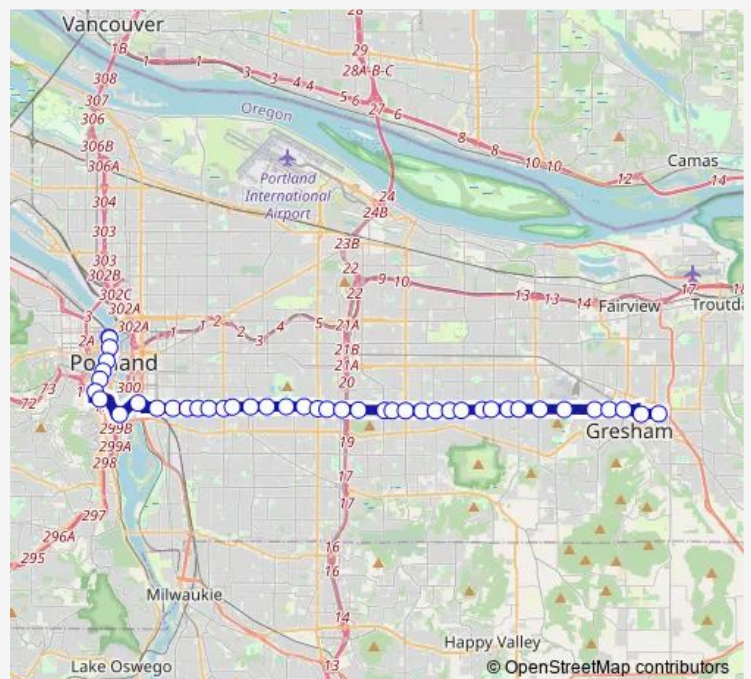

SE Division & 142nd Ave

SE Division & 135th Ave

SE Division & 130th Ave

SE Division & 122nd Ave

SE Division & 116th Ave

11100 Block SE Division

SE Division & 101st Ave

SE Division & SE Division St MAX Station

SE Division & 85th Ave

Route schedule

Cleveland Ave Park & Ride — NW 5th & Hoyt

Monday	04:04-00:36 ⁺¹
Tuesday	04:04-00:36 ⁺¹
Wednesday	04:04-00:36 ⁺¹
Thursday	04:04-00:36 ⁺¹
Friday	04:04-00:36 ⁺¹
Saturday	04:26-23:37
Sunday	04:26-23:37

Route info

Direction: Cleveland Ave Park & Ride

Stops: 42

Trip Duration: 1 hour 12 min

FX2 — Division

SE Division & 82nd Ave

SE Division & 75th Ave

SE Division & 67th Ave

SE Division & 59th Ave

SE Division & 51st Ave

SE Division & 43rd Ave

SE Division & Cesar Chavez Blvd

SE Division & 34th Ave

SE Division & 30th Ave

SE Division & 26th Ave

SE Division & 20th Ave