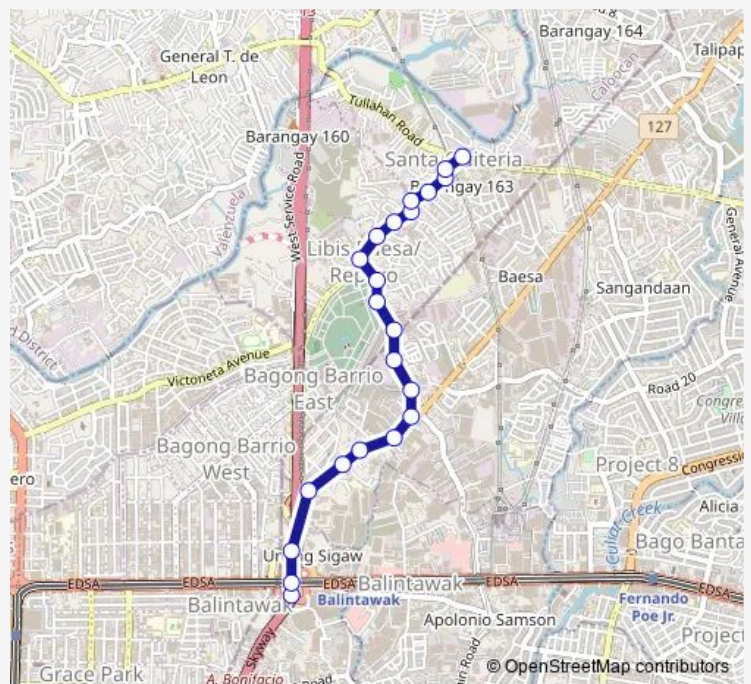

Bus Balintawak - PUC via Baesa

[Go to website](#)

Direction
 Andreas Bonifacio, Quezon City — St Francis of Assisi Parish Church, Roxas, Quirino Highway, Quezon City

22 stops

[Open route schedule](#)

- Andreas Bonifacio, Quezon City
- North Luzon Expressway / Epifanio de los Santos Avenue Intersection, Caloocan City
- North Luzon Expressway near Bonifacio Memorial Elementary School, Caloocan City
- Quirino Highway, Quezon City
- Quirino Highway / S Gonzales Drive Intersection, Quezon City
- Quirino Highway near Maximina Intersection, Quezon City
- Quirino Highway / Francisco Intersection, Quezon City
- Quirino Highway / 127 Interior Intersection, Quezon City
- Baesa Road, Quirino Highway, Quezon City
- Baesa Road / Faith Intersection, Quirino Highway, Quezon City
- Baesa Road, Quirino Highway, Quezon City
- Baesa Road, Quirino Highway, Quezon City
- Baesa Road, Quirino Highway, Quezon City
- Baesa Road / Reparó Road Intersection, Quirino Highway, Quezon City
- General Hospital, Baesa Road, Quirino Highway, Quezon City
- Baesa Educational Foundation, Baesa Road, Quirino Highway, Quezon City

Route info

Direction: Andreas Bonifacio, Quezon City

Stops: 22

Trip Duration: 0 hour 17 min

Balintawak - PUC via Baesa

Baesa Road / Aquino Street Intersection, Quirino Highway,
Quezon City

Baesa Road / Julieta Street Intersection, Quirino Highway,
Quezon City

Baesa Road / Barnachea Compound Intersection, Quirino
Highway, Quezon City

Immaculate Mother Learning Center, Baesa Road, Quirino
Highway, Quezon City

Baesa Road / Roxas Intersection, Quirino Highway, Que-
zon City

Route info

Direction: St Francis of Assisi Parish Church, Roxas, Quirino Highway, Quezon City

Stops: 22

Trip Duration: 0 hour 17 min

North Luzon Expressway near Bonifacio Memorial Elementary School, Caloocan City