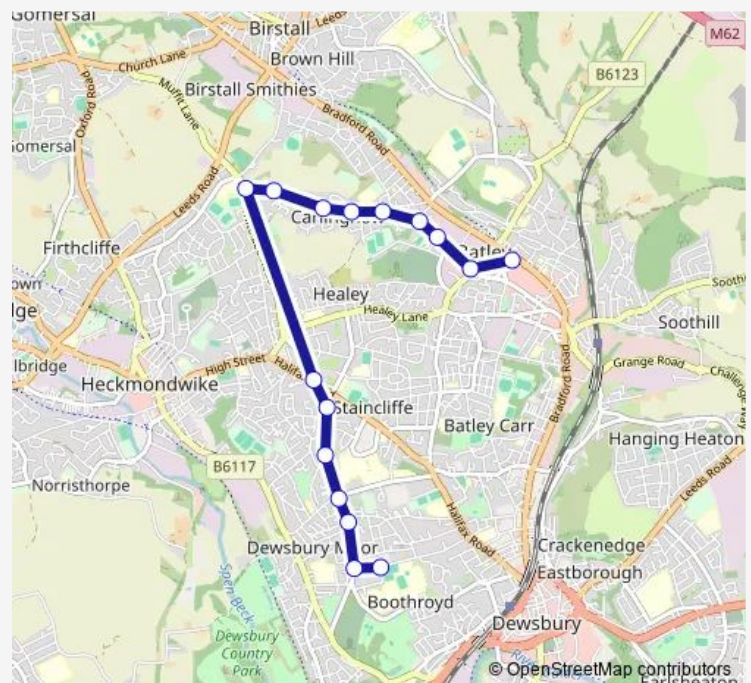

Dewsbury Gate Road Hilary St

Squirrel Hall Reservoir

Staincliffe Rd Healds Road

Staincliffe Rd Russell Street

Staincliffe Road Moor Croft

Westborough High School

Route schedule

Bus Station stand F — Westborough High School

Monday 08:15

Tuesday 08:15

Wednesday 08:15

Thursday 08:15

Friday 08:15

Saturday —

Sunday —

Route info

Direction: Bus Station stand F

Stops: 16

Trip Duration: 0 hour 25 min

■ AL2

Direction

Westborough High School — Blakeridge Lane Stocks Ln

16 stops

[Open route schedule](#)

Route schedule

Westborough High School — Blakeridge Lane Stocks Ln

Monday 15:40

Tuesday 15:40

Wednesday 15:40

Thursday 15:40

Friday 15:40

Saturday —