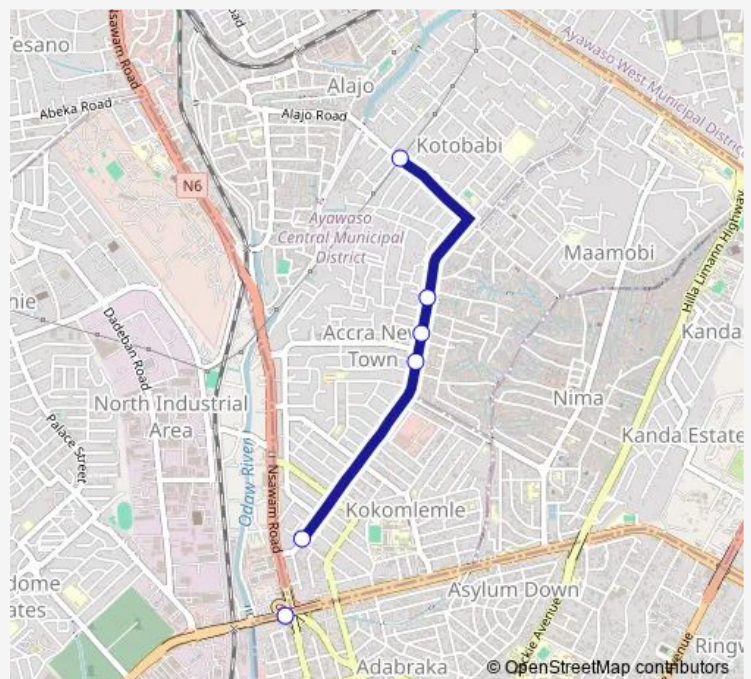

Bus 196B Kotobabi Down Station to Circle

[Go to website](#)

Direction

Terminal Kotobabi Down Station — Terminal Circle

6 stops

[Open route schedule](#)

Terminal Kotobabi Down Station

New Town 37 Station

Total 196

Mallam Atta

Odor Rise 201

Terminal Circle

Route schedule

Terminal Kotobabi Down Station — Terminal Circle

Monday 10:07

Tuesday 10:07

Wednesday 10:07

Thursday 10:07

Friday 10:07

Saturday 10:07

Sunday 10:07

Route info

Direction: Terminal Kotobabi Down Station

Stops: 6

Trip Duration: 0 hour 19 min

196B — Kotobabi Down Station to Circle

196B Bus time schedules and route maps are available in an offline PDF at busmaps.com. Use the busmaps.com website to see live bus times, train schedule or subway schedule, and step-by-step directions for all public transit in Accra