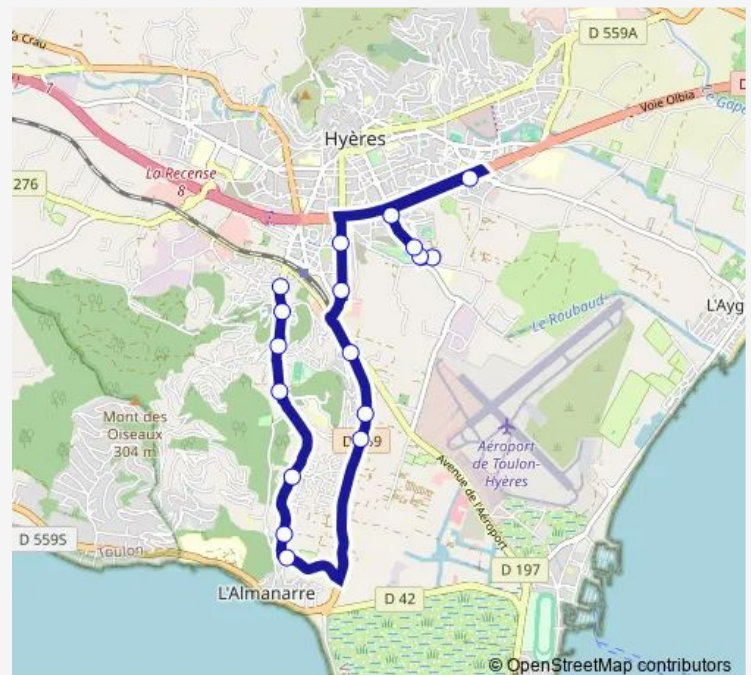

Wednesday 07:15

Thursday 07:15

Friday 07:15

Saturday —

Sunday —

Route info

Direction: Colline Mimosas

Stops: 16

Trip Duration: 0 hour 25 min

Direction

Ecole St Exupery — Collège Roux

3 stops

[Open route schedule](#)

Ecole St Exupery

Skate Park

Collège Roux

Route schedule

Ecole St Exupery — Collège Roux

Monday	07:43
Tuesday	07:43
Wednesday	07:43
Thursday	07:43
Friday	07:43
Saturday	—
Sunday	—

Route info

Direction: Ecole St Exupery

Stops: 3

Trip Duration: 0 hour 7 min

Tuesday 15:40-16:50

Wednesday 12:05

Thursday 15:40-16:50

Friday 15:40-16:50

Saturday —

Sunday —

Route info

Direction: Collège Roux