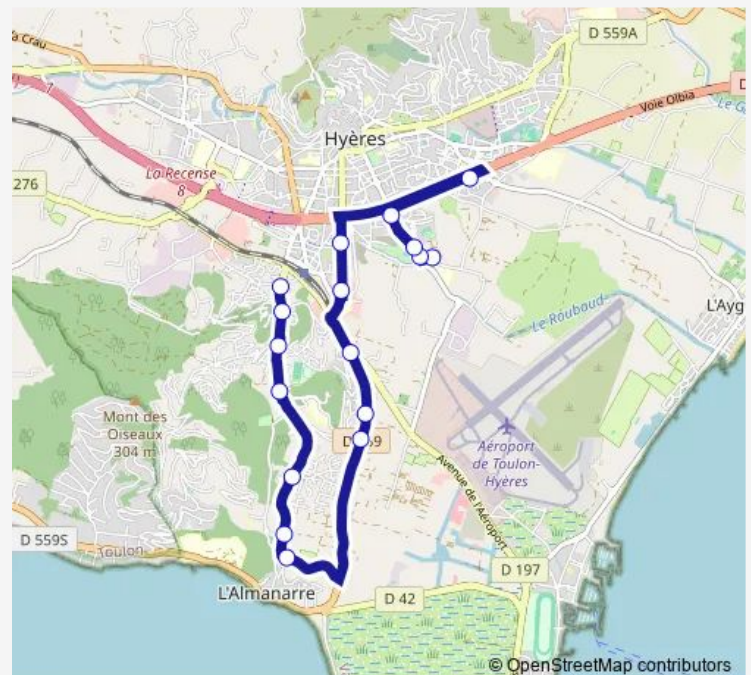

Direction

Colline Mimosas — Collège Roux

16 stops

[Open route schedule](#)

Colline Mimosas

Notre Dame

L'Amiral

Léon Bérard

Wednesday 07:15

Thursday 07:15

Friday 07:15

Saturday —

Sunday —

Route info

Direction: Colline Mimosas

Stops: 16

Trip Duration: 0 hour 25 min

Direction

Ecole St Exupery — Collège Roux

3 stops

[Open route schedule](#)

Ecole St Exupery

Skate Park

Collège Roux

Sunday —

Route info

Direction: Ecole St Exupery

Stops: 3

Trip Duration: 0 hour 7 min

Direction

Collège Roux — Panhard

17 stops