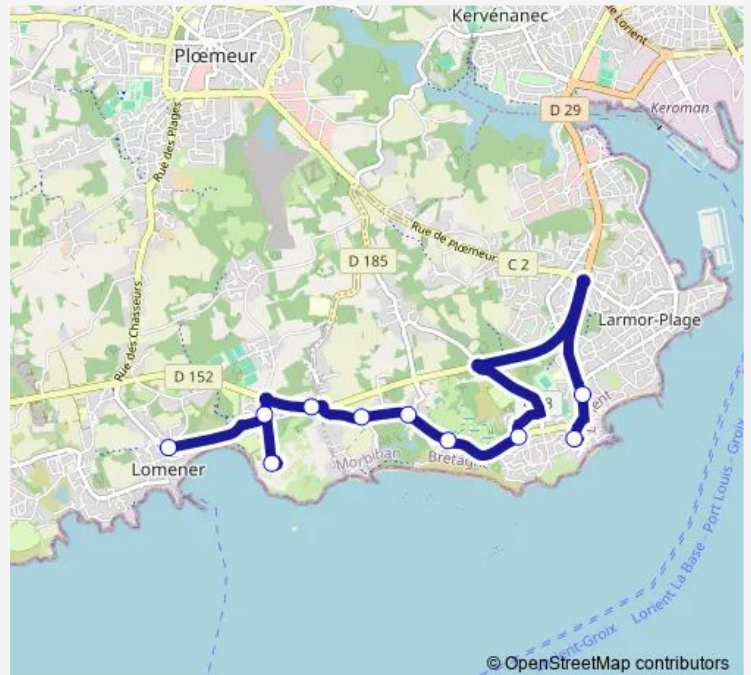

Roseaux (provisoire)

Kerguélen

Les Prés

Parc Océanique

Kerpape Plage

Kerpape

CRF Kerpape

Pen Palud

Route schedule

Centre (arrêt provisoire) — Pen Palud

Monday	06:00-20:52
Tuesday	06:00-20:52
Wednesday	06:00-20:52
Thursday	06:00-20:52
Friday	06:00-20:52
Saturday	06:00-20:50
Sunday	—

Route info

Direction: Centre (arrêt provisoire)

Stops: 10

Trip Duration: 0 hour 19 min

T4B — T4 B - Larmor Plage Centre - Ploemeur PEN Palud

T4b Bus time schedules and route maps are available in an offline PDF at busmaps.com. Use the busmaps.com website to see live bus times, train schedule or subway schedule, and step-by-step directions for all public transit in Lorient