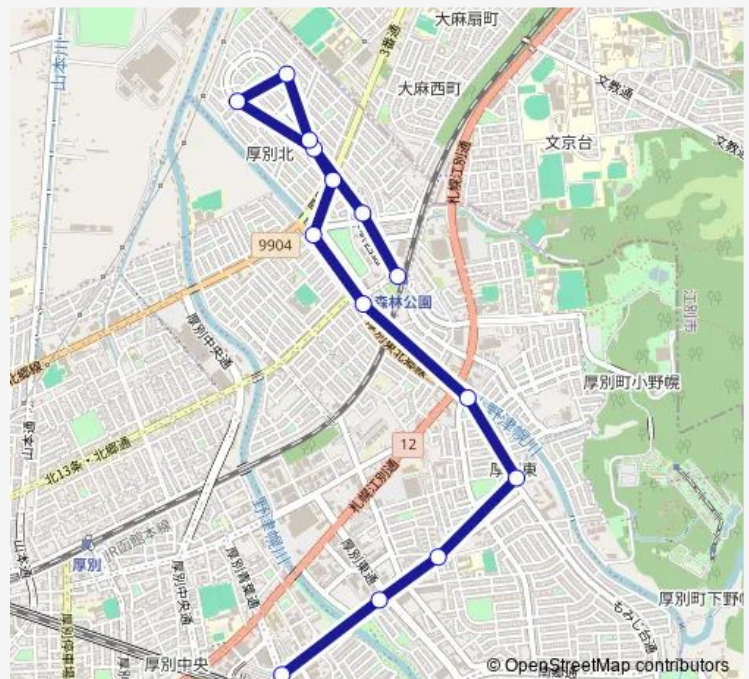

Tuesday 07:30-20:48

Wednesday 07:30-20:48

Thursday 07:30-20:48

Friday 07:30-20:48

Saturday 07:43-19:53

Sunday 07:43-19:53

Route info

Direction: 新さっぽろ駅

Stops: 15

Trip Duration: 0 hour 18 min

■ 白35小野幌線

BusMaps

Direction

森林公園駅 — 新さっぽろ駅

14 stops

[Open route schedule](#)

Monday	06:55-19:24
Tuesday	06:55-19:24
Wednesday	06:55-19:24
Thursday	06:55-19:24
Friday	06:55-19:24
Saturday	07:24-18:24
Sunday	07:24-18:24

Route info

Direction: 森林公園駅

Stops: 14

Trip Duration: 0 hour 16 min