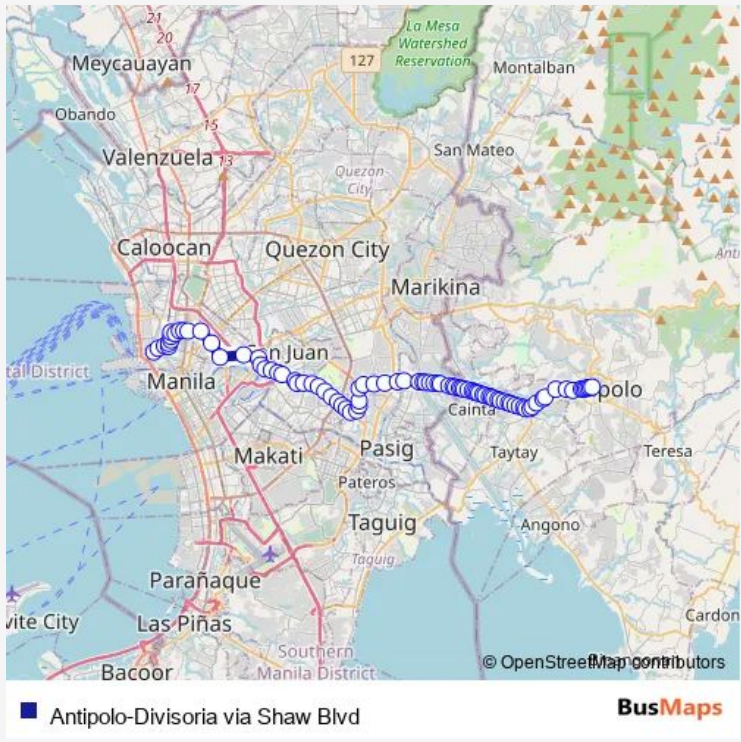

Bus Antipolo-Divisoria via Shaw Blvd

[Go to website](#)

Direction
 Sto. Cristo / Claro M. Recto Ave Intersection, Manila — P. Oliveros St, Antipolo City, Manila

88 stops

[Open route schedule](#)

- Sto. Cristo / Claro M. Recto Ave Intersection, Manila
- Claro M. Recto Ave / Ylaya Intersection, Manila
- Tutuban Cluster Mall, CM Recto Avenue, Manila
- Claro M. Recto Ave / Jose Abad Santos Ave. Intersection, Manila
- Philippine Cultural College, Jose Abad Santos Ave., Intersection, Manila
- Destiny Cable, Jose Abad Santos Ave., Manila
- Jose Abad Santos Ave., Manila
- Jose Abad Santos Ave / Bambang Intersection., Manila
- Bambang / Yakal Intersection, Manila
- Quiricada / Ipil Intersection, Manila
- Jose R. Reyes Memorial Medical Center, Quiricada, Manila
- Quiricada / Felix Huertas Intersection, Manila
- Daptian / Arsenio H. Lacson Ave Intersection, Manila
- Arsenio H. Lacson Ave / J. Fajardo Intersection, Manila
- Ramon Magsaysay Blvd, Manila
- Ramon Magsaysay Blvd / Altura Intersection, Manila
- Guadalcanal St, Manila
- Valenzuela Extension / Victorio Mapa Blvd
- Victorio Mapa Blvd, Manila

Route schedule
 Sto. Cristo / Claro M. Recto Ave Intersection, Manila — P. Oliveros St, Antipolo City, Manila

Monday	00:00
Tuesday	00:00
Wednesday	00:00
Thursday	00:00
Friday	00:00
Saturday	00:00
Sunday	00:00

Route info

Direction: Sto. Cristo / Claro M. Recto Ave Intersection, Manila

Stops: 88

Trip Duration: 2 hour 10 min

P. Sanchez St, Manila

P. Sanchez St, Manila

Shaw Blvd, Mandaluyong City, Manila

M. Yulo / Shaw Blvd Intersection, Mandaluyong City, Manila

Shaw Blvd / Acacia Ln Intersection, Mandaluyong City, Manila

Shaw Blvd / Luna Mencias Intersection, Mandaluyong City, Manila

Shaw Blvd, Mandaluyong City, Manila

S. Laurel / Shaw Blvd Intersection, Mandaluyong City, Manila