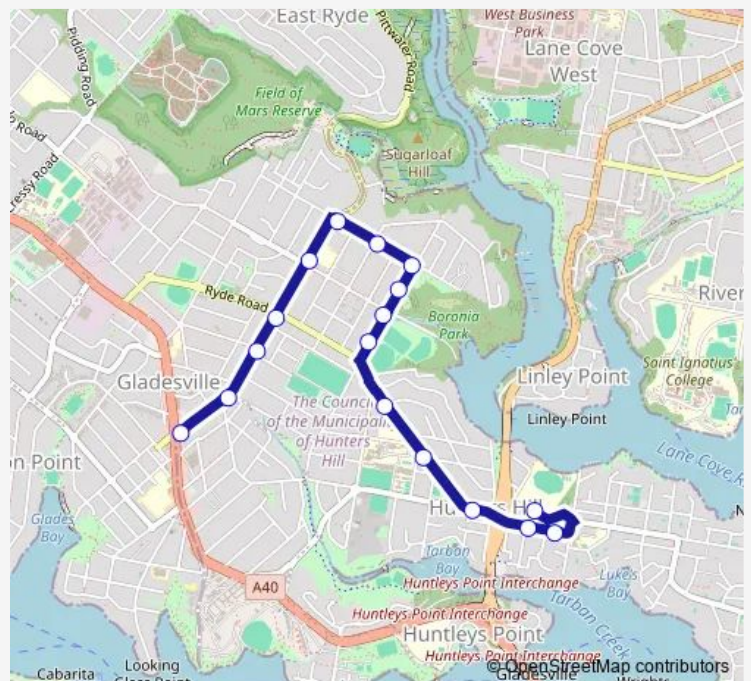

School Bus 572w Hunters Hill High to Gladesville, Pittwater Rd

[Go to website](#)

Direction

Hunters Hill High School, The Avenue — Pittwater Rd Opp Gladeshill Presbyterian Church

17 stops

[Open route schedule](#)

- Hunters Hill High School, The Avenue
- Church St Before Moorefield Av
- Church St Opp C A Fairland Hall
- Gladesville Rd At Howard Pl
- St Joseph's College, Ryde Rd
- Ryde Rd Opp Abigail St
- Park Rd Opp Boronia Park
- Park Rd At Princes St
- Park Rd After Princes St
- Park Rd At High St
- High St At Blaxland St
- High St At Pittwater Rd
- Boronia Park Public School, Pittwater Rd
- Pittwater Rd At Ryde Rd
- Pittwater Rd At Aston St
- Pittwater Rd At Auburn St
- Pittwater Rd Opp Gladeshill Presbyterian Church

Route schedule

Hunters Hill High School, The Avenue — Pittwater Rd Opp Gladeshill Presbyterian Church

Monday	15:17
Tuesday	15:17
Wednesday	15:17
Thursday	15:17
Friday	15:17
Saturday	—
Sunday	—

Route info

Direction: Hunters Hill High School, The Avenue

Stops: 17

Trip Duration: 0 hour 17 min

572w — Hunters Hill High to Gladesville, Pittwater Rd

572w School Bus time schedules and route maps are available in an offline PDF at busmaps.com. Use the busmaps.com website to see live bus times, train schedule or subway schedule, and step-by-step directions for all public transit in Sydney