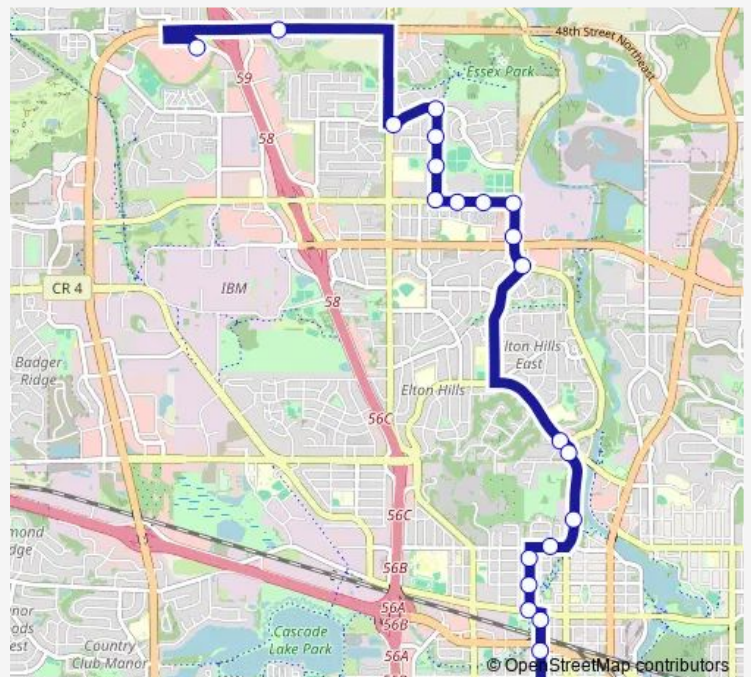

Bus 26 Night SB Route 26 Night Southbound

[Go to website](#)

Direction

undefined — undefined

0 stops

[Open route schedule](#)

Route schedule

undefined — undefined

Monday 19:38-22:08

Tuesday 19:38-22:08

Wednesday 19:38-22:08

Thursday 19:38-22:08

Friday 19:38-22:08

Saturday —

Sunday —

Route info

Direction:

Stops: 0

Trip Duration: — min

26 Night SB — Route 26 Night Southbound

26 Night SB Bus time schedules and route maps are available in an offline PDF at busmaps.com. Use the busmaps.com website to see live bus times, train schedule or subway schedule, and step-by-step directions for all public transit in