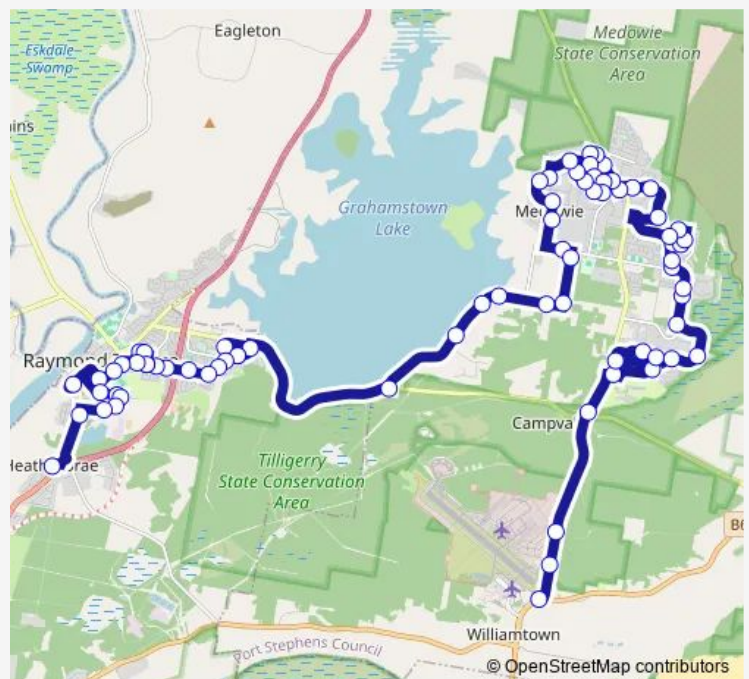

Laurina St Opp Le Mottee Cl

Laurina St At Hakea Pde

Coachwood Dr After Laurina St

Coachwood Dr After Tupelo St

Route schedule

Nelson Bay Rd Before Medowie Rd — Hunter River High School, Elkin Av

Monday 07:35

Tuesday 07:35

Wednesday 07:35

Thursday 07:35

Friday 07:35

Saturday —

Sunday —

Route info

Direction: Nelson Bay Rd Before Medowie Rd

Stops: 76

Trip Duration: 1 hour 15 min

1381 — Williamtown to Hunter River Hs

Federation Dr At Sassin Cres

Federation Dr Before Heritage Av

Federation Dr Opp County Cl

Kirrang Dr Opp Fisher Rd

Fisher Rd After Kirrang Dr

Fisher Rd Before Cole Cl

Fisher Rd Before Lewis Dr

Lewis Dr At Fisher Rd

Lewis Dr After Fisher Rd

22 Lewis Dr

Lewis Dr Opp Summers Cl

Ryan Rd Before Cedar Cl

Ryan Rd Before Chestnut Cl