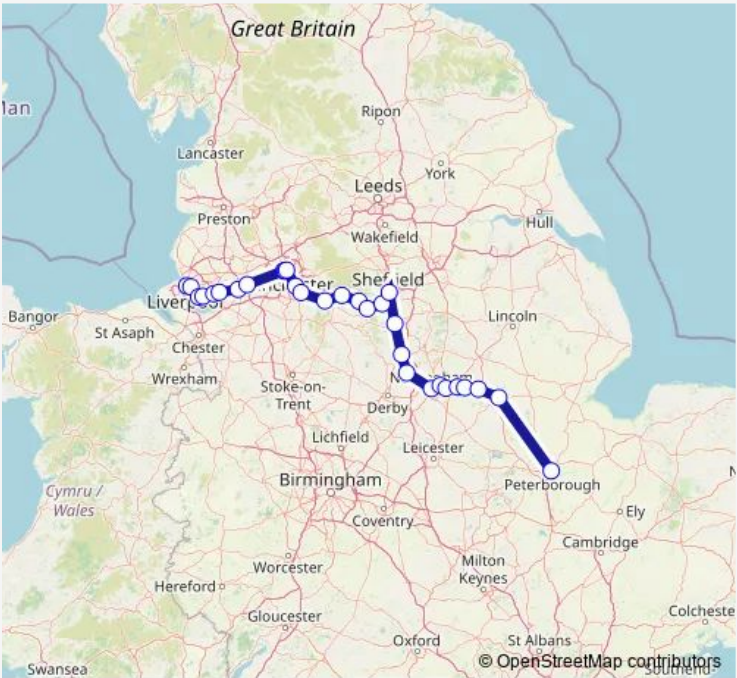

Rail Em:Liv->Pbo EM train service from LIV to Pbo

[Go to website](#)

**Direction**  
 Liverpool Lime Street — Peterborough  
 27 stops  
[Open route schedule](#)

- Liverpool Lime Street
- Edge Hill
- Liverpool South Parkway
- Hunts Cross
- Hough Green
- Widnes
- Warrington Central
- Birchwood
- Deansgate
- Manchester Oxford Road
- Manchester Piccadilly
- Stockport
- Hazel Grove
- Chinley
- Edale
- Bamford
- Grindleford
- Dore & Totley
- Sheffield
- Chesterfield
- Alfreton

Route schedule  
 Liverpool Lime Street — Peterborough

Monday	—
Tuesday	—
Wednesday	—
Thursday	—
Friday	—
Saturday	07:42-10:51
Sunday	15:51-15:52

Route info  
 Direction: Liverpool Lime Street  
 Stops: 27  
 Trip Duration: 3 hour 58 min

## Direction

Liverpool Lime Street — Peterborough

28 stops

[Open route schedule](#)

Liverpool Lime Street

Edge Hill

Liverpool South Parkway

Hunts Cross

## Route info

Direction: Liverpool Lime Street

Stops: 30

Trip Duration: 3 hour 54 min

Bingham

Aslockton

Bottesford

Grantham