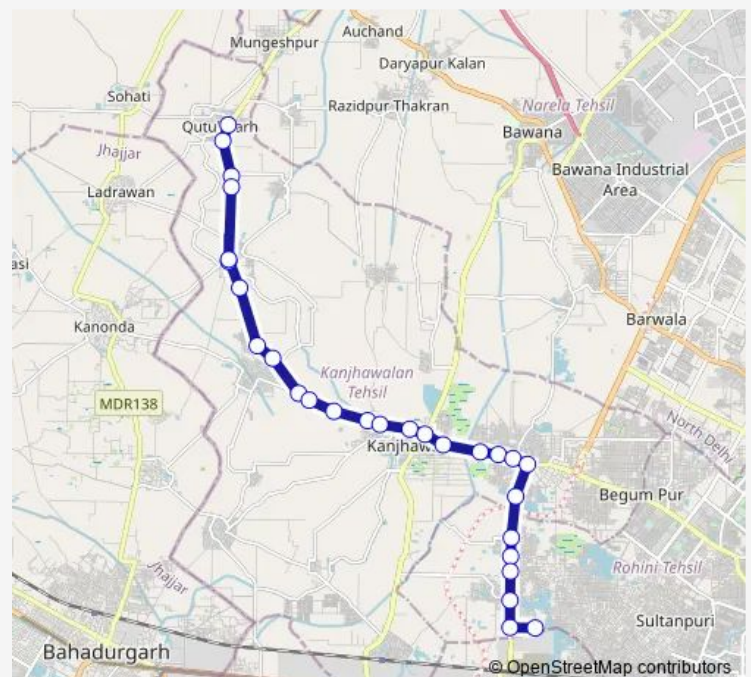

Shiv vihar/Bheem chowk

Desu Office Karala

Karala Crossing

Route schedule

Qutub Garh Village — Rani Khera Depot 3

Monday 00:16-23:56

Tuesday 00:16-23:56

Wednesday 00:16-23:56

Thursday 00:16-23:56

Friday 00:16-23:56

Saturday 00:16-23:56

Sunday 00:16-23:56

Route info

Direction: Qutub Garh Village

Stops: 28

Trip Duration: 1 hour 6 min

■ 114stldown

BusMaps

Shaheed Bhagat Singh Nagar

Madanpur Dabas

Mubarak Pur Crossing

Rani Khera School / Bhagya Vihar

Rani Khera Village

Rani Khera Depot Crossing