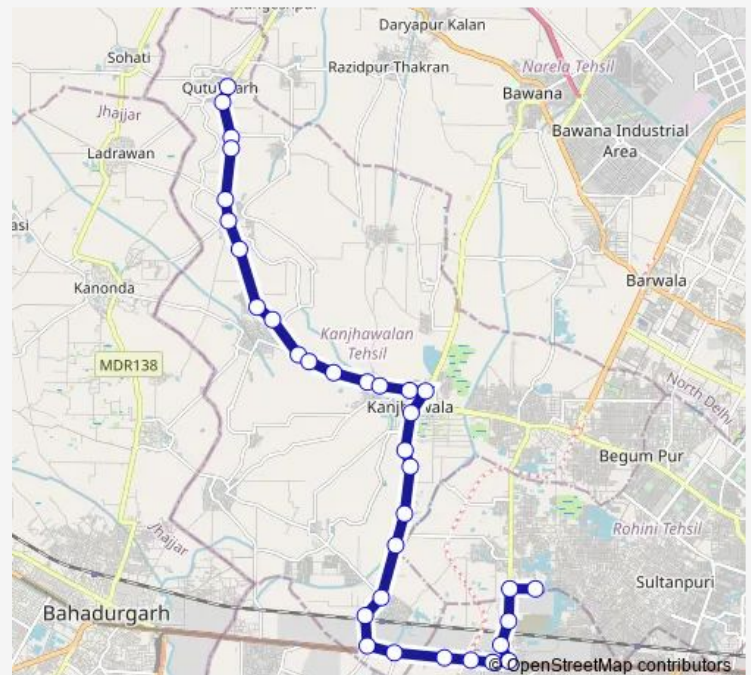

Desu Sub Station

Haryana Shakti School Kanjhawala

Sir Chhotu Ram Polytechnic

Route schedule

Qutub Garh Village (T) — Rani Khera Depot Iii

Monday 00:02-23:58

Tuesday 00:02-23:58

Wednesday 00:02-23:58

Thursday 00:02-23:58

Friday 00:02-23:58

Saturday 00:02-23:58

Sunday 00:02-23:58

Route info

Direction: Qutub Garh Village (T)

Stops: 33

Trip Duration: 1 hour 25 min

■ 114stldown

BusMaps

Ghevra Village

FCI Ghevra

Ghevra Crossing / Ghevra Metro Station

Hiran Kudna Crossing

Mile Stone Factory

Shiv Shanker Dharam Kata