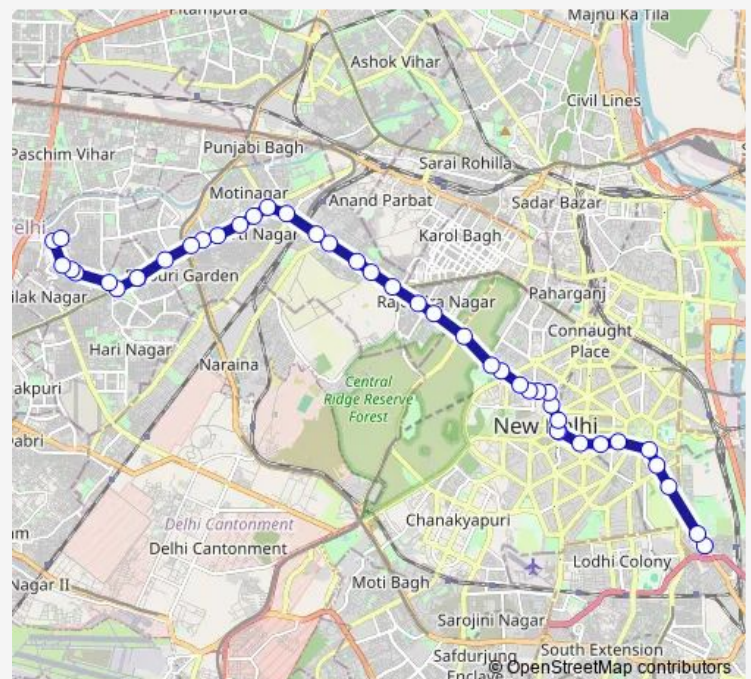

Thursday 05:50-20:15

Friday 05:50-20:15

Saturday 05:50-20:15

Sunday 05:50-20:15

Route info

Direction: Nizamuddin Extension

Stops: 43

Trip Duration: 1 hour 17 min