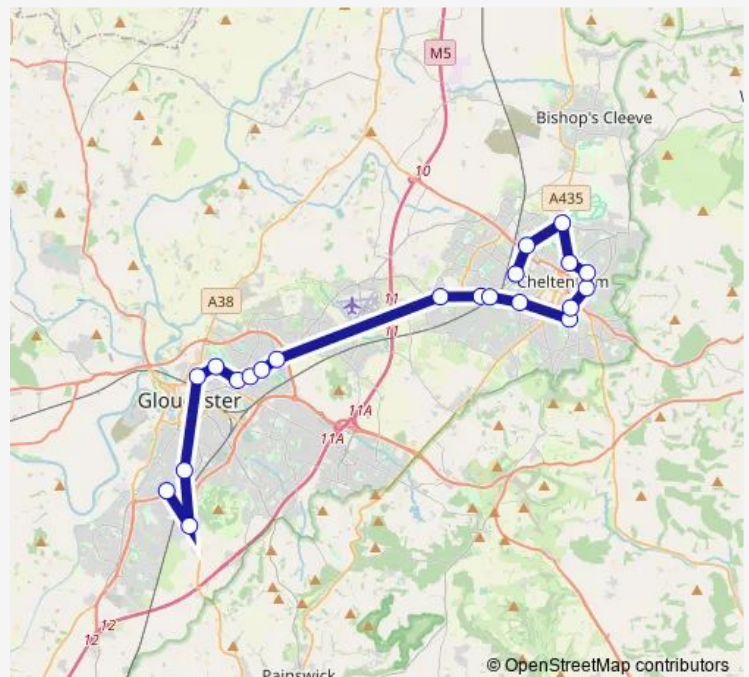

Racecourse Roundabout School stop

Gardners Lane School

King's Arms

Route schedule

Crypt School — King's Arms

Monday 15:25

Tuesday 15:25

Wednesday 15:25

Thursday 15:25

Friday 15:25

Saturday —

Sunday —

Route info

Direction: Crypt School

Stops: 21

Trip Duration: 1 hour 29 min

JD5 — Cheltenham - Gloucester Schools

Direction

King's Arms — St Peter's RC High School Bus Park

21 stops

[Open route schedule](#)

King's Arms

Gardners Lane School

Racecourse Roundabout School stop

Friday 07:05

Saturday —

Sunday —

Route info

Direction: King's Arms

Stops: 21

Trip Duration: 1 hour 25 min

JD5 Bus time schedules and route maps are available in an offline PDF at busmaps.com. Use the busmaps.com website to see live bus times, train schedule or subway schedule, and step-by-step directions for all public transit in Gloucester