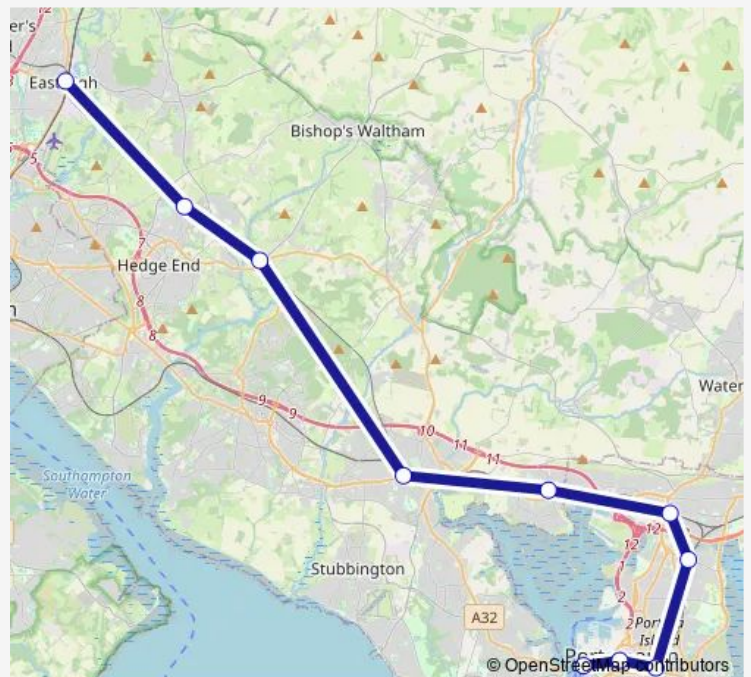

### Direction

Eastleigh — Portsmouth Harbour

10 stops

[Open route schedule](#)

Eastleigh

Hedge End

Botley

Fareham

Portchester

Cosham

Hilsea

Fratton

Portsmouth & Southsea

Portsmouth Harbour

### Route schedule

Eastleigh — Portsmouth Harbour

Monday 06:01-23:31

Tuesday 06:01-23:31

Wednesday 06:01-23:31

Thursday 06:01-07:02

Friday 06:01-07:02

Saturday 06:28-00:40<sup>+1</sup>

### Route info

Direction: Eastleigh

Stops: 10

Trip Duration: 0 hour 54 min

Sw:EsI->Pmh — SW train service from ESL to Pmh

Sw:EsI->Pmh Rail time schedules and route maps are available in an offline PDF at [busmaps.com](https://busmaps.com). Use the [busmaps.com](https://busmaps.com) website to see live bus times, train schedule or subway schedule, and step-by-step directions for all public transit in Portsmouth