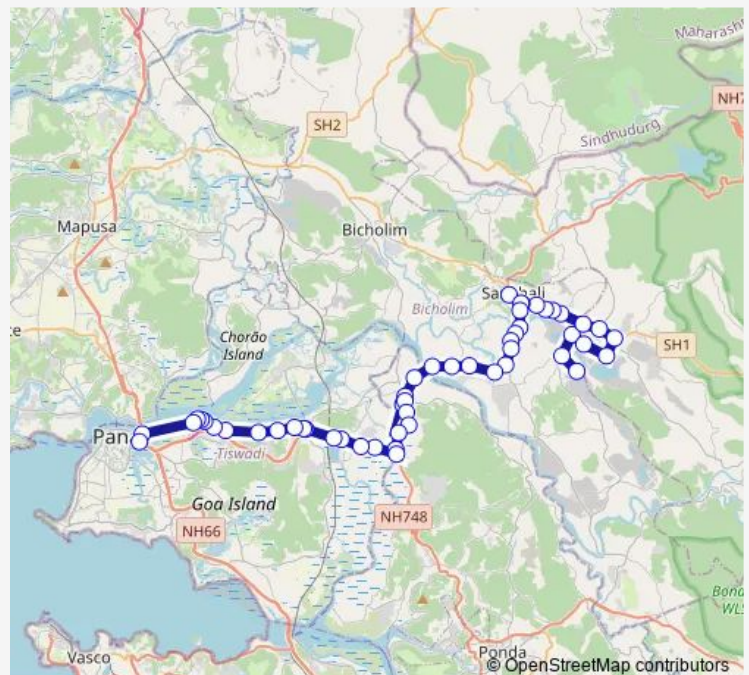

Route schedule

Sonshi — Panaji KTC Bus Stand

Monday	07:55
Tuesday	07:55
Wednesday	07:55
Thursday	07:55
Friday	07:55
Saturday	07:55
Sunday	07:55

Route info

Direction: Sonshi

Stops: 51

Trip Duration: 1 hour 0 min