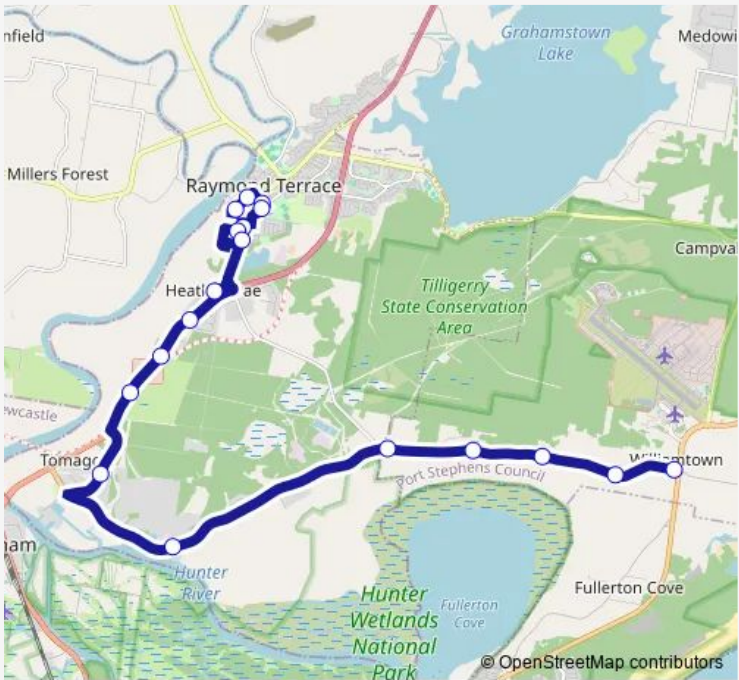

**School Bus 1262 Raymond Terrace PS to Pommie Hill and Tomago**

[Go to website](#)

**Direction**  
 Raymond Terrace Primary School, Sturgeon St — St Saviour's Anglican Church, Cabbage Tree Rd

18 stops

[Open route schedule](#)

- Raymond Terrace Primary School, Sturgeon St
- Raymond Terrace Shopping Centre, Sturgeon St
- St Brigid's Parish School, William St
- Raymond Terrace Community Hall, Irrawang St
- Adelaide St Opp Bettles Park
- Wahroonga St Opp Murulla Cres
- Adelaide St Opp Kent St
- Hunter River High School, Elkin Av
- Pacific Hwy Opp Kingston Pde
- 2200 Pacific Hwy
- Hunter Region Botanic Gardens, Pacific Hwy
- Old Punt Rd Opp Kennington Dr
- Tomago Rd At Mcintyre Rd
- Cabbage Tree Rd After Masonite Rd
- Cabbage Tree Rd After Barrie Cl
- 306 Cabbage Tree Rd
- Cabbage Tree Rd Opp Windjana Park
- St Saviour's Anglican Church, Cabbage Tree Rd

**Route schedule**  
 Raymond Terrace Primary School, Sturgeon St — St Saviour's Anglican Church, Cabbage Tree Rd

Monday	15:05
Tuesday	15:05
Wednesday	15:05
Thursday	15:05
Friday	15:05
Saturday	—
Sunday	—

**Route info**  
 Direction: Raymond Terrace Primary School, Sturgeon St  
 Stops: 18  
 Trip Duration: 0 hour 45 min

1262 School Bus time schedules and route maps are available in an offline PDF at [busmaps.com](https://busmaps.com). Use the [busmaps.com](https://busmaps.com) website to see live bus times, train schedule or subway schedule, and step-by-step directions for all public transit in Newcastle