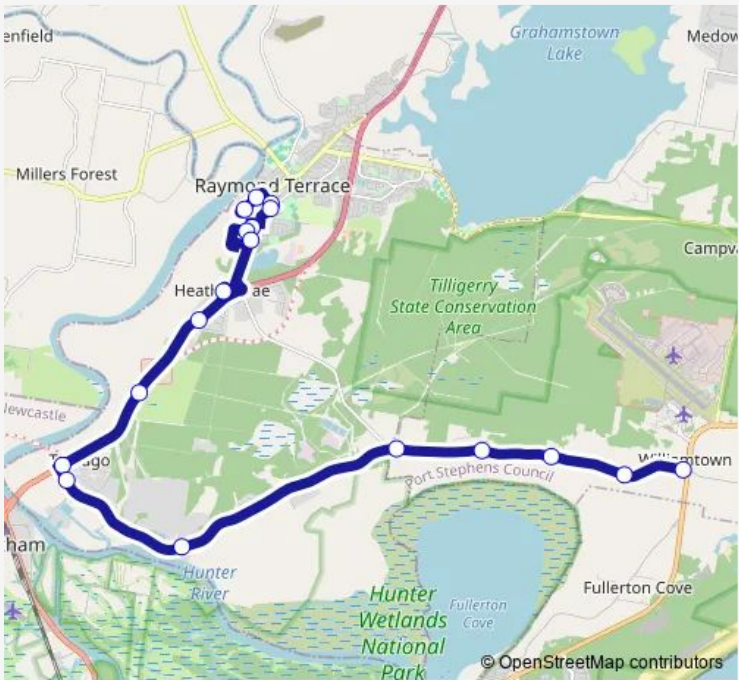

School Bus 1262 Raymond Terrace PS to Pommie Hill and Tomago

[Go to website](#)

Direction
 Raymond Terrace Primary School, Sturgeon St — St Saviour's Anglican Church, Cabbage Tree Rd

18 stops

[Open route schedule](#)

- Raymond Terrace Primary School, Sturgeon St
- Raymond Terrace Shopping Centre, Sturgeon St
- St Brigid's Parish School, William St
- Raymond Terrace Community Hall, Irrawang St
- Adelaide St Opp Bettles Park
- Wahroonga St Opp Murulla Cres
- Adelaide St Opp Kent St
- Hunter River High School, Elkin Av
- Pacific Hwy Opp Kingston Pde
- Hunter Region Botanic Gardens, Pacific Hwy
- Pacific Hwy Before Tomago Rd
- Tomago Rd Opp Tomago Village Van Park
- Tomago Rd At Mcintyre Rd
- Cabbage Tree Rd After Masonite Rd
- Cabbage Tree Rd After Barrie Cl
- 306 Cabbage Tree Rd
- Cabbage Tree Rd Opp Windjana Park
- St Saviour's Anglican Church, Cabbage Tree Rd

Route schedule
 Raymond Terrace Primary School, Sturgeon St — St Saviour's Anglican Church, Cabbage Tree Rd

Monday	15:10
Tuesday	15:10
Wednesday	15:10
Thursday	15:10
Friday	15:10
Saturday	—
Sunday	—

Route info
 Direction: Raymond Terrace Primary School, Sturgeon St
 Stops: 18
 Trip Duration: 0 hour 43 min

The schedule is provided in the local timezone. Times with "(+1)" indicate departures on the next day.

PDF file created on 2025-01-16

2024 BusMaps.com - All Rights Reserved