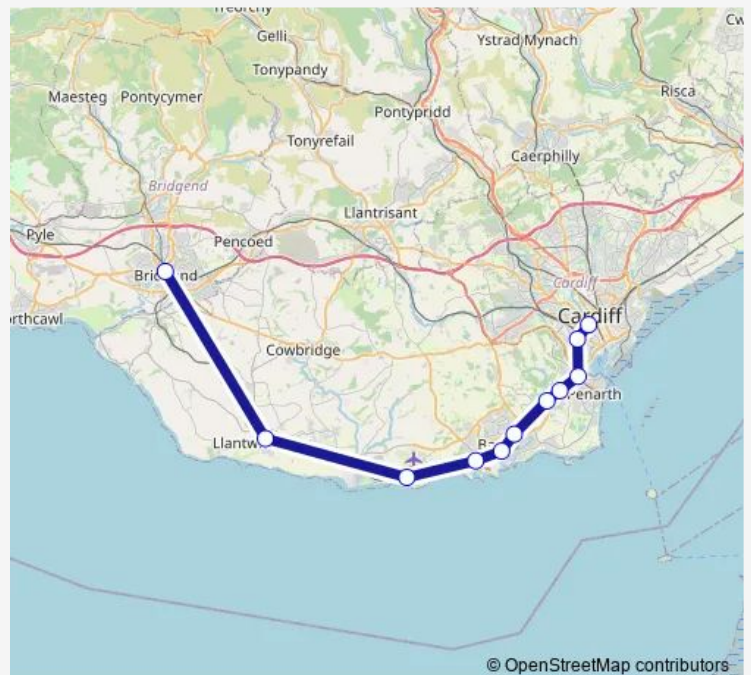

Cogan

Eastbrook

Dinas Powys

Cadoxton

Barry Docks

Barry

Rhoose

Llantwit Major

Saturday 05:36-06:36

Sunday 08:41-20:42

Route info

Direction: Cardiff Central

Stops: 11

Trip Duration: 0 hour 56 min

■ Aw:Cdf->Bgn — AW train service from CDF to Bgn

Direction