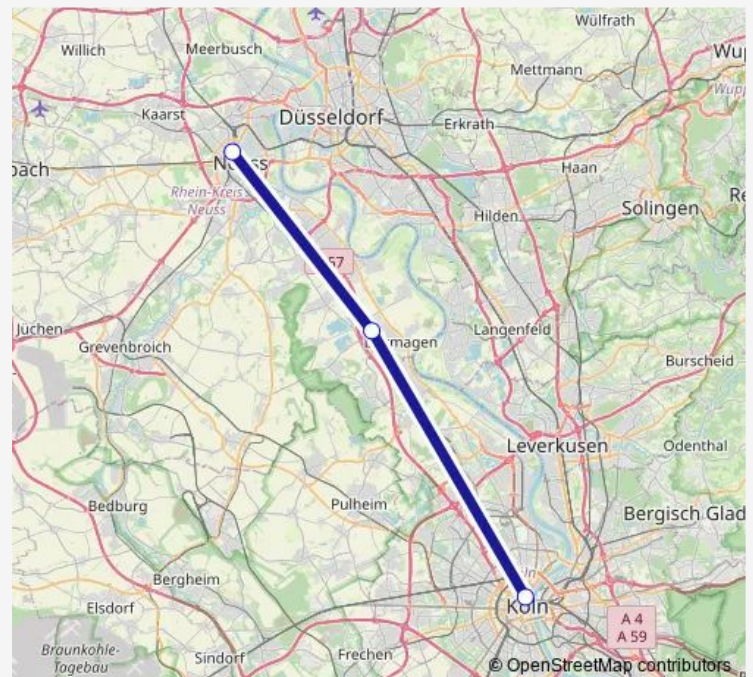

### Direction

Gelsenkirchen Hbf — Bochum Wattenscheid Bf

2 stops

[Open route schedule](#)

Gelsenkirchen Hbf

Bochum Wattenscheid Bf

### Route schedule

Gelsenkirchen Hbf — Bochum Wattenscheid Bf

Monday —

Tuesday —

Wednesday —

Thursday 00:47-01:45

Friday —

Saturday —

### Route info

Direction: Gelsenkirchen Hbf

Stops: 2

Trip Duration: 0 hour 15 min

RE6

BusMaps

**Direction**

Dortmund Hbf — Bochum Hbf

2 stops

[Open route schedule](#)

Dortmund Hbf

Bochum Hbf