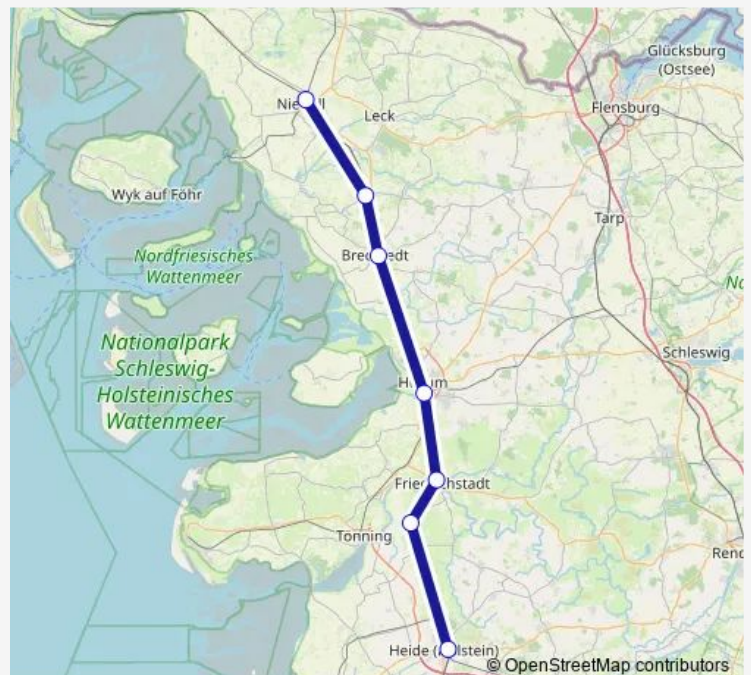

### Direction

Itzehoe — Hamburg-Altona

3 stops

[Open route schedule](#)

Itzehoe

Elmshorn

Hamburg-Altona

### Route schedule

Itzehoe — Hamburg-Altona

Monday	—
Tuesday	—
Wednesday	—
Thursday	—
Friday	00:41
Saturday	23:21
Sunday	00:05-23:21

### Route info

Direction: Itzehoe

Stops: 3

Trip Duration: 1 hour 23 min

■ Re6

## Direction

Hamburg-Altona — Itzehoe

4 stops

[Open route schedule](#)

Hamburg-Altona

Elmshorn

Glückstadt

Itzehoe