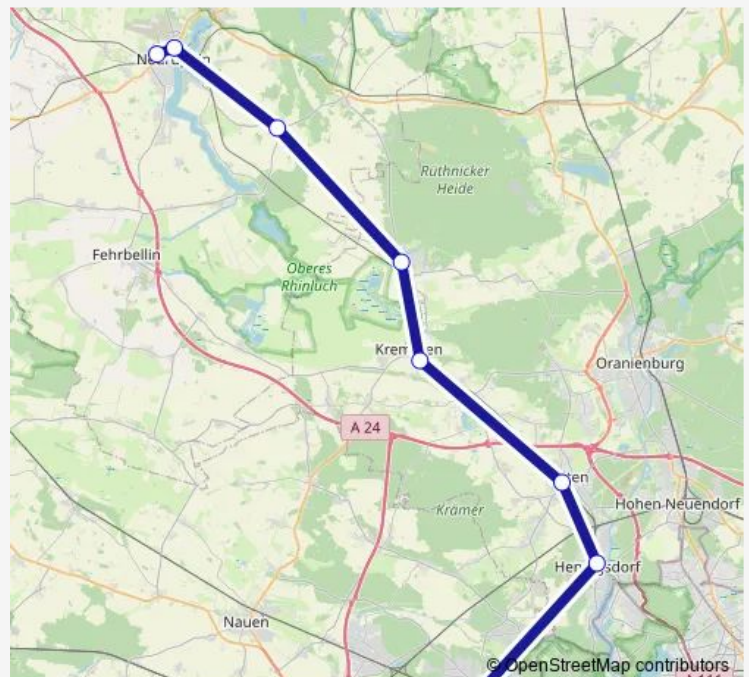

### Direction

Neuruppin, West Bhf — Falkensee, Bahnhof

8 stops

[Open route schedule](#)

Neuruppin, West Bhf

Neuruppin, Rheinsberger Tor Bhf

Radensleben, Dorf

Beetz, Bahnhofstr.

Kremmen, Bahnhof

Velten, Bahnhof

S Hennigsdorf Bhf

Falkensee, Bahnhof

### Route schedule

Neuruppin, West Bhf — Falkensee, Bahnhof

Monday	—
Tuesday	22:05-23:05
Wednesday	03:50-22:55
Thursday	22:05
Friday	05:05-23:05
Saturday	05:05-23:05
Sunday	—

### Route info

Direction: Neuruppin, West Bhf

Stops: 8

Trip Duration: 2 hour 18 min

■ RE6

BusMaps

RE6 Bus time schedules and route maps are available in an offline PDF at [busmaps.com](https://busmaps.com). Use the [busmaps.com](https://busmaps.com) website to see live bus times, train schedule or subway schedule, and step-by-step directions for all public transit in Neuruppin