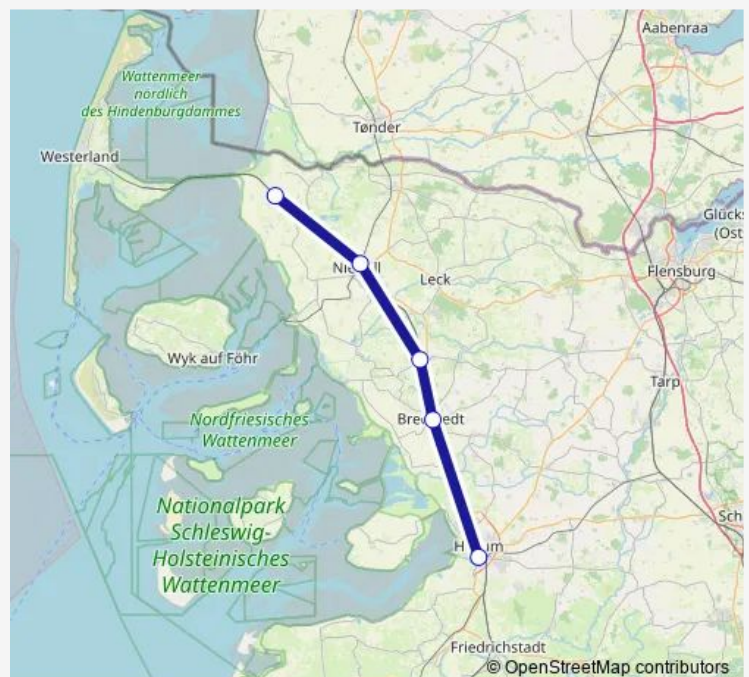

### Route schedule

Husum — Klanxbüll

Monday	04:19-00:03 <sup>+1</sup>
Tuesday	21:40-00:05 <sup>+1</sup>
Wednesday	00:07-00:09 <sup>+1</sup>
Thursday	21:40-23:46
Friday	00:03-23:58
Saturday	04:49-00:06 <sup>+1</sup>
Sunday	04:49-23:57

### Route info

Direction: Husum

Stops: 5

Trip Duration: 1 hour 24 min

■ Re6

BusMaps

Heide(Holst)

Lunden

Friedrichstadt

Husum