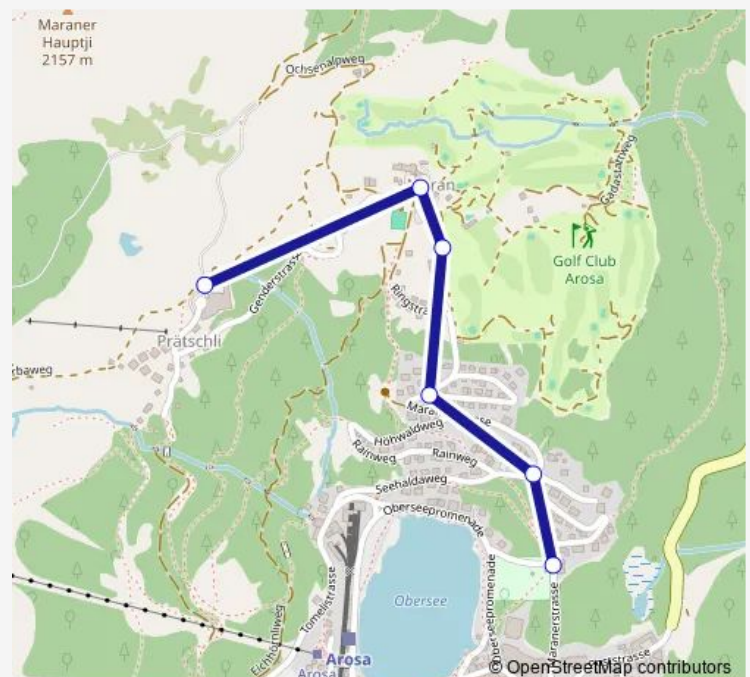

Direction

Arosa, Prätschli — Arosa, Seilpark

6 stops

[Open route schedule](#)

Arosa, Prätschli

Arosa, Maran

Arosa, Langlauf/Golf

Arosa, Gollrad

Arosa, Seehalde

Arosa, Seilpark

Route schedule

Arosa, Prätschli — Arosa, Seilpark

Monday	18:55
Tuesday	18:55
Wednesday	18:55
Thursday	18:55
Friday	18:55
Saturday	18:55
Sunday	18:55

Route info

Direction: Arosa, Prätschli

Stops: 6

Trip Duration: 0 hour 6 min

Direction

Arosa, Prätschli — Arosa, Seilpark

6 stops

[Open route schedule](#)

Arosa, Prätschli

Arosa, Maran

Route info

Direction: Arosa, Prätschli

Stops: 6

Trip Duration: 0 hour 6 min

062 Bus time schedules and route maps are available in an offline PDF at busmaps.com. Use the busmaps.com website to see live bus times, train schedule or subway schedule, and step-by-step directions for all public transit in Chur