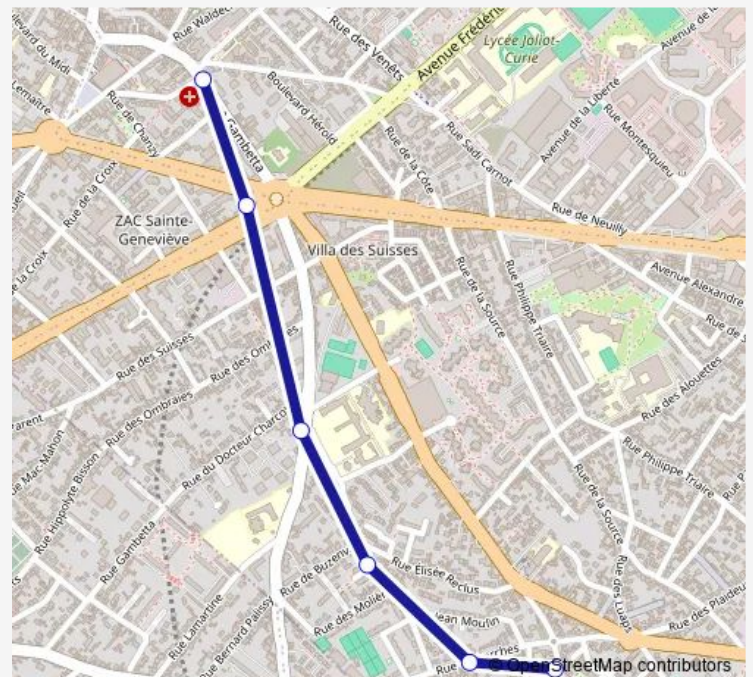

Bus Ligne Bleue 559a (Gabriel Peri <-> Garches) - Retour

[Go to website](#)

Direction

Gabriel Peri — Garches

6 stops

[Open route schedule](#)

Gabriel Peri

Place DE LA Boule - Lenine

Wednesday —

Thursday —

Friday —

Saturday —

Sunday 10:50

Route info

Direction: Gabriel Peri

Stops: 6

Trip Duration: 0 hour 13 min

Ligne Bleue — 559a (Gabriel Peri <-> Garches) - Retour

Direction

Garches — Gabriel Peri

6 stops

[Open route schedule](#)

Garches

LES Chailliers

Direction: Garches

Stops: 6

Trip Duration: 0 hour 10 min

Direction

Gabriel Peri — Garches

8 stops

[Open route schedule](#)

Gabriel Peri