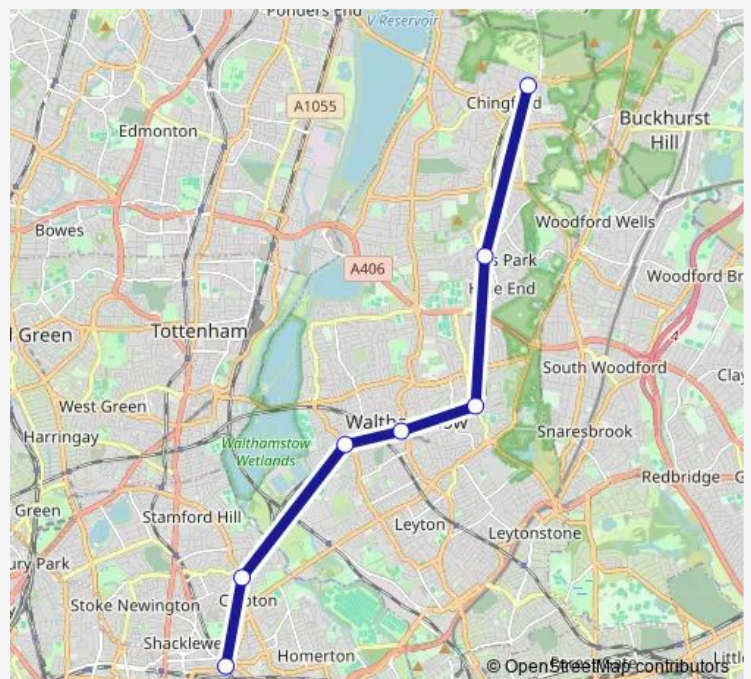

Rail Replacement Bus Service Lo:Hac->Chi LO replacement bus service from HAC to Chi

[Go to website](#)

Direction

Hackney Downs — Chingford

7 stops

[Open route schedule](#)

Hackney Downs

Clapton

St James Street (London)

Walthamstow Central

Wood Street

Highams Park

Chingford

Route schedule

Hackney Downs — Chingford

Monday	00:02-01:22
Tuesday	22:55-00:10 ⁺¹
Wednesday	00:10-00:10 ⁺¹
Thursday	00:10-00:10 ⁺¹
Friday	00:10
Saturday	—
Sunday	07:34-01:22 ⁺¹

Route info

Direction: Hackney Downs

Stops: 7

Trip Duration: 0 hour 48 min

Lo:Hac->Chi Rail Replacement Bus Service time schedules and route maps are available in an offline PDF at busmaps.com. Use the busmaps.com website to see live bus times, train schedule or subway schedule, and step-by-step directions for all public transit in Walthamstow