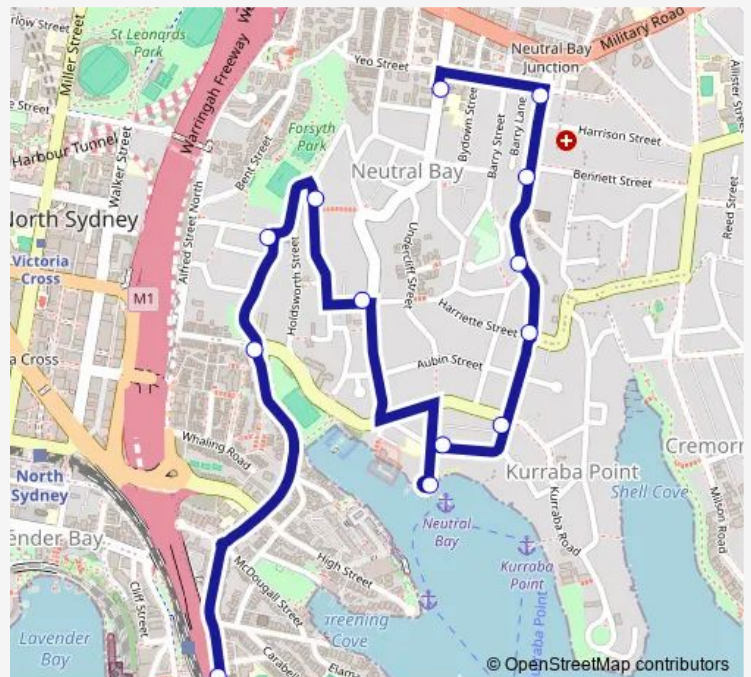

School Bus 570n Broughton St, Milsons Pt to Neutral Bay Ps

[Go to website](#)

Direction

Milsons Point Station, Broughton St — Ben Boyd Rd At Yeo St

13 stops

[Open route schedule](#)

Milsons Point Station, Broughton St

Clark Rd At Kurraba Rd

Rawson St At Eaton St

Spruson St After Montpelier St

Phillips St At Ben Boyd Rd

Neutral Bay Wharf, Hayes St

Lower Wycombe Rd At Hayes St

Lower Wycombe Rd At Kurraba Rd

Wycombe Rd At Harriette St

Wycombe Rd At Raymond Rd

Wycombe Rd Opp Bennett St

Wycombe Rd At Yeo St

Ben Boyd Rd At Yeo St

Route schedule

Milsons Point Station, Broughton St — Ben Boyd Rd At Yeo St

Monday	08:44
Tuesday	08:44
Wednesday	08:44
Thursday	08:44
Friday	08:44
Saturday	—
Sunday	—

Route info

Direction: Milsons Point Station, Broughton St

Stops: 13

Trip Duration: 0 hour 16 min

570n — Broughton St, Milsons Pt to Neutral Bay Ps

570n School Bus time schedules and route maps are available in an offline PDF at busmaps.com. Use the busmaps.com website to see live bus times, train schedule or subway schedule, and step-by-step directions for all public transit in Sydney