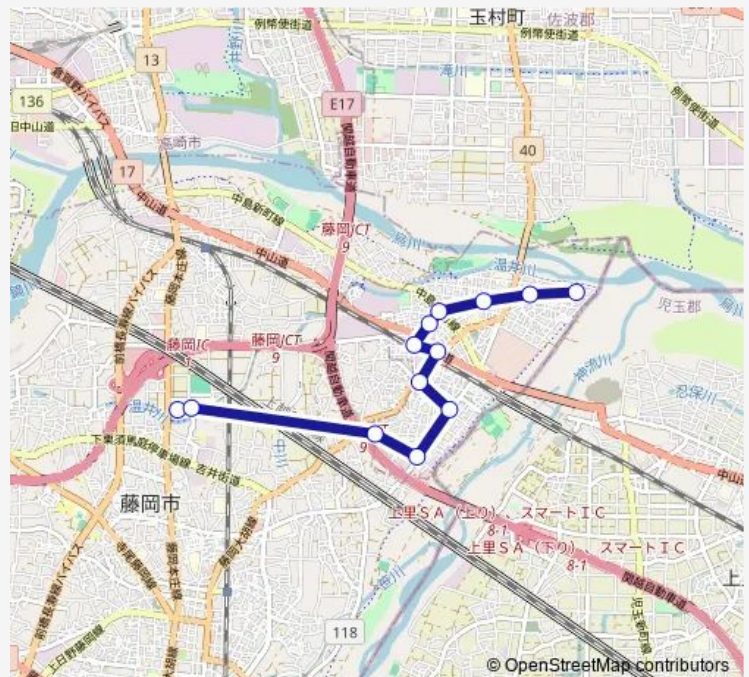

Direction

藤岡総合病院 — 温水プール

13 stops

[Open route schedule](#)

藤岡総合病院

藤岡総合病院東

首塚八幡宮前

セブンイレブン新町中河原店

温水プール

Route schedule

藤岡総合病院 — 温水プール

Monday 09:10-16:50

Tuesday 09:10-16:50

Wednesday 09:10-16:50

Thursday 09:10-16:50

Friday 09:10-16:50

Saturday 09:10-15:30

Sunday —

Route info

Direction: 藤岡総合病院

Stops: 13

Trip Duration: 0 hour 28 min

36 ぐるりん新町線 Bus time schedules and route maps are available in an offline PDF at busmaps.com. Use the busmaps.com website to see live bus times, train schedule or subway schedule, and step-by-step directions for all public transit in Fujioka

The schedule is provided in the local timezone. Times with "(+1)" indicate departures on the next day.

PDF file created on 2025-01-16

2024 BusMaps.com - All Rights Reserved