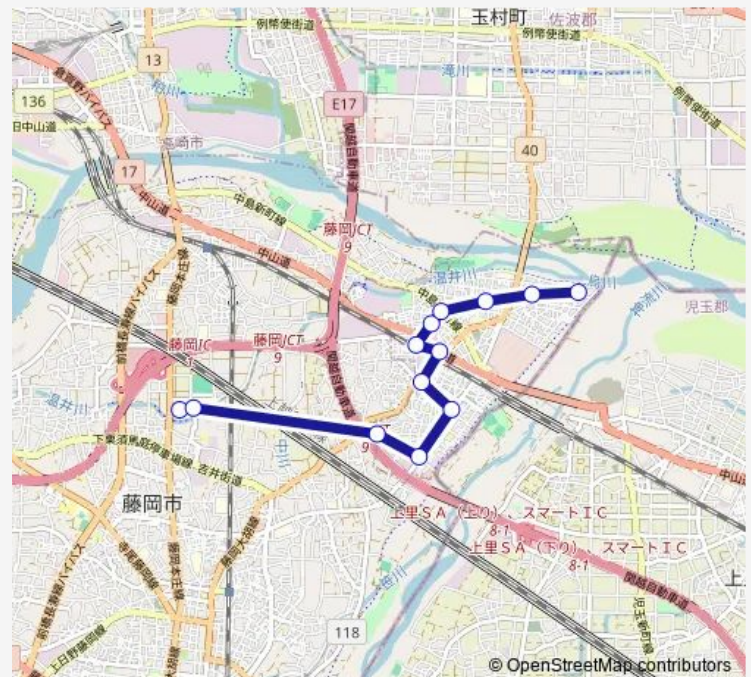

Direction

藤岡総合病院 — 温水プール

13 stops

[Open route schedule](#)

藤岡総合病院

藤岡総合病院東

首塚八幡宮前

セブンイレブン新町中河原店

温水プール

Route schedule

藤岡総合病院 — 温水プール

Monday 09:10-16:50

Tuesday 09:10-16:50

Wednesday 09:10-16:50

Thursday 09:10-16:50

Friday 09:10-16:50

Saturday 09:10-15:30

Sunday —

Route info

Direction: 藤岡総合病院

Stops: 13

Trip Duration: 0 hour 28 min

36 ぐるりん新町線 Bus time schedules and route maps are available in an offline PDF at busmaps.com. Use the busmaps.com website to see live bus times, train schedule or subway schedule, and step-by-step directions for all public transit in Fujioka

The schedule is provided in the local timezone. Times with "(+1)" indicate departures on the next day.

PDF file created on 2025-02-26

2024 BusMaps.com - All Rights Reserved