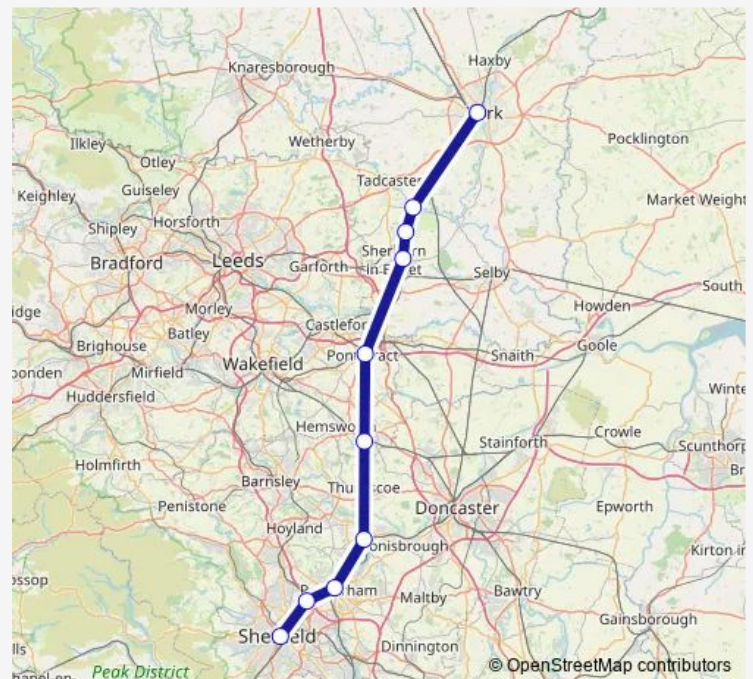

Rail Nt:Yrk->Shf NT train service from YRK to Shf

[Go to website](#)

Direction

York — Sheffield

10 stops

[Open route schedule](#)

- York
- Ulleskelf
- Church Fenton
- Sherburn-in-Elmet
- Pontefract Baghill
- Moorthorpe
- Swinton (South Yorks)
- Rotherham Central
- Meadowhall
- Sheffield

Route schedule

York — Sheffield

Monday	09:15-17:15
Tuesday	09:15-17:15
Wednesday	09:15-17:15
Thursday	09:15-17:15
Friday	09:15-17:15
Saturday	09:15-17:15
Sunday	18:02-20:48

Route info

Direction: York

Stops: 10

Trip Duration: 1 hour 17 min

Nt:Yrk->Shf — NT train service from YRK to Shf

Nt:Yrk->Shf Rail time schedules and route maps are available in an offline PDF at busmaps.com. Use the busmaps.com website to see live bus times, train schedule or subway schedule, and step-by-step directions for all public transit in Rotherham