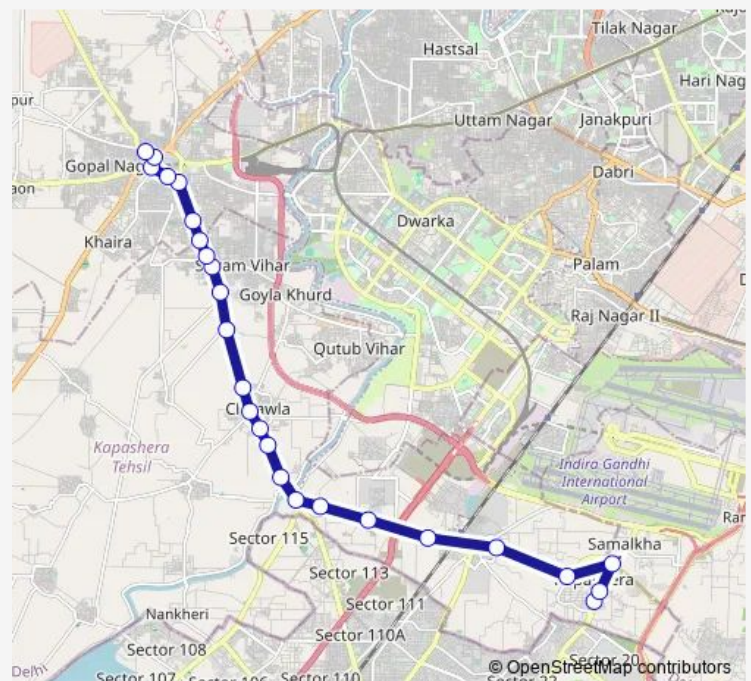

Durga Vihar

BDO Office Roshan Pura

Chhawla Stand Najafgarh

Route schedule

Kapashera Border — Najafgarh Terminal

Monday 15:06-15:36

Tuesday 15:06-15:36

Wednesday 15:06-15:36

Thursday 15:06-15:36

Friday 15:06-15:36

Saturday 15:06-15:36

Sunday 15:06-15:36

Route info

Direction: Kapashera Border

Stops: 25

Trip Duration: 1 hour 9 min

858aup

BusMaps

Police Station Najafgarh

Najafgarh Dhansa More

Jharoda Crossing

Najafgarh Terminal

858aup Bus time schedules and route maps are available in an offline PDF at busmaps.com. Use the busmaps.com website to see live bus times, train schedule or subway schedule, and step-by-step directions for all public transit in Gurugram