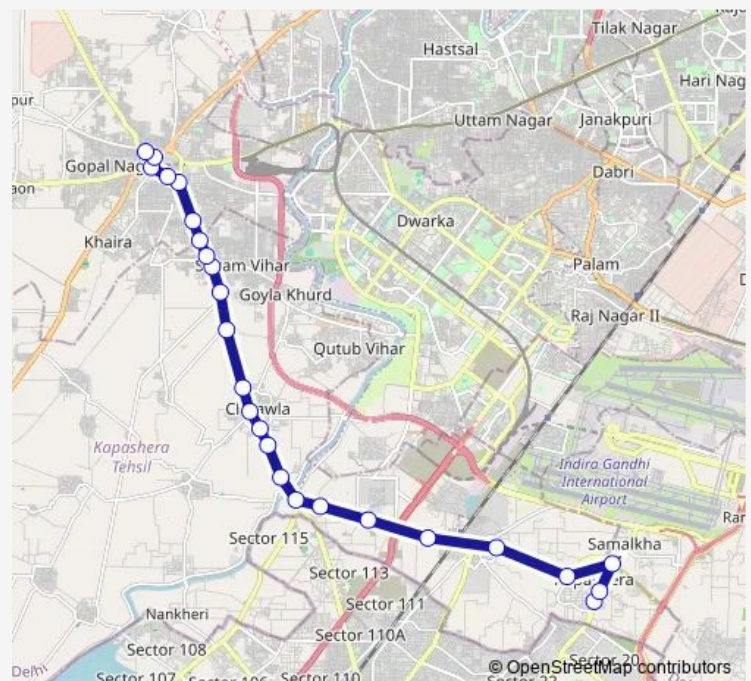

Durga Vihar

BDO Office Roshan Pura

Chhawla Stand Najafgarh

Route schedule

Kapashera Border — Najafgarh Terminal

Monday 15:06-15:36

Tuesday 15:06-15:36

Wednesday 15:06-15:36

Thursday 15:06-15:36

Friday 15:06-15:36

Saturday 15:06-15:36

Sunday 15:06-15:36

Route info

Direction: Kapashera Border

Stops: 25

Trip Duration: 1 hour 9 min

858aup

BusMaps

Police Station Najafgarh

Najafgarh Dhansa More

Jharoda Crossing

Najafgarh Terminal

858aup Bus time schedules and route maps are available in an offline PDF at busmaps.com. Use the busmaps.com website to see live bus times, train schedule or subway schedule, and step-by-step directions for all public transit in Gurugram