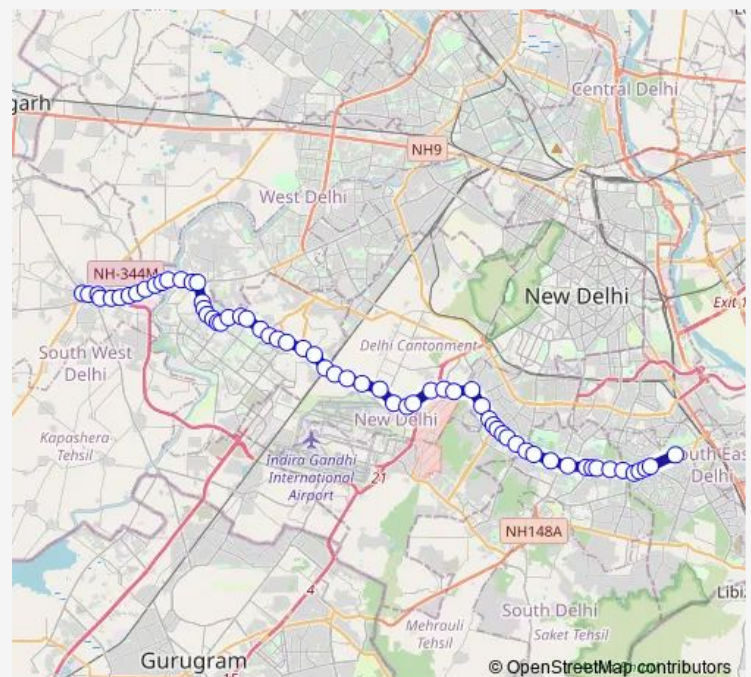

Bus 764down

[Go to website](#)

Direction

Nehru Place Terminal — Najafgarh Terminal

53 stops

[Open route schedule](#)

Nehru Place Terminal

Nehru Place Terminal

Paras Cinema

Pumphosh Enclave

OS Communication / Masjid Moth

Swami Nagar

Sadhna Enclave

Panchsheel Club (Sarv Priya Vihar)

IIT Gate

Jia Sarai

IIT Hostel

Istm

Munirka DDA Flats

Munirka Family Planning

Vasant Vihar Depot

R K Puram Sec-5

Swami Malai Mandir

Vasant Village / Shani Mandir

Signal Enclave

Arjun Path / APS Colony

APS Colony

Route schedule

Nehru Place Terminal — Najafgarh Terminal

Monday 04:54-21:37

Tuesday 04:54-21:37

Wednesday 04:54-21:37

Thursday 04:54-21:37

Friday 04:54-21:37

Saturday 04:54-21:37

Sunday 04:54-21:37

Route info

Direction: Nehru Place Terminal

Stops: 53

Trip Duration: 2 hour 15 min

764down