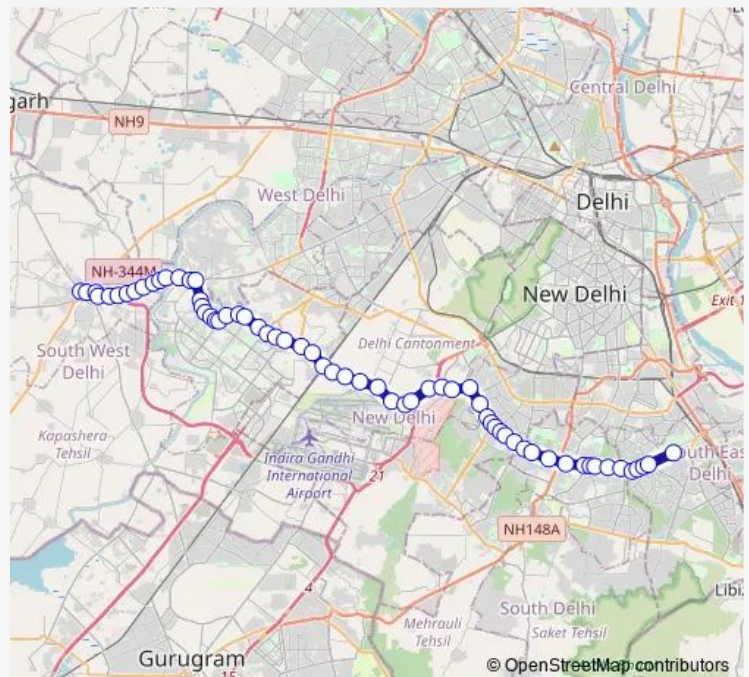

Signal Enclave

Arjun Path / APS Colony

APS Colony

Route schedule

Nehru Place Terminal — Najafgarh Terminal

Monday 04:54-21:37

Tuesday 04:54-21:37

Wednesday 04:54-21:37

Thursday 04:54-21:37

Friday 04:54-21:37

Saturday 04:54-21:37

Sunday 04:54-21:37

Route info

Direction: Nehru Place Terminal

Stops: 53

Trip Duration: 2 hour 15 min

764down

BusMaps

Shankar Vihar/ National Highway 8

Palam Airport Bypass

Indian Oil Station

Prehlad Pur

Palam Colony Flyover

Dwarka Crossing / Maharaja Agrasen Hospital