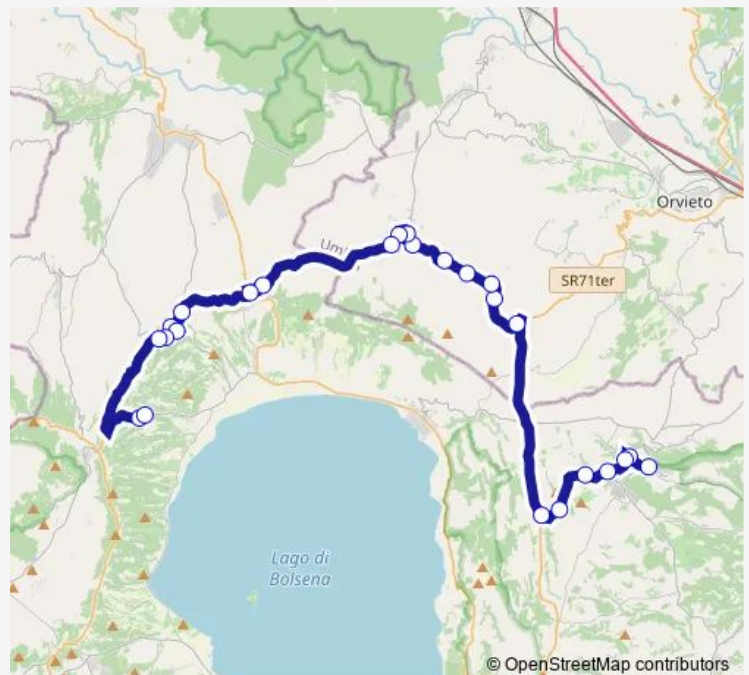

SAN Lorenzo | Via Maremmana Via Miralago # f1200

S.Lorenzo Nuovo | via Acquapendente # f908

Grotte | Via Bardiniana Via Roma # f931

Grotte | Via Roma Via Moro # f932

Route schedule

Bagnoregio | Ist. Superiore F.lli Agosti # f1169 — Gradoli | Via Roma # f944

Monday 14:00

Tuesday 14:00

Wednesday 14:00

Thursday 14:00

Friday 14:00

Saturday —

Sunday —

Route info

Direction: Bagnoregio | Ist. Superiore F.lli Agosti # f1169

Stops: 25

Trip Duration: 0 hour 55 min

Grotte | Piazza Cavour # f927

Grotte | Via V. Veneto, 140 # f934

Grotte | Via V. Veneto Via Cordelli Scossa # f935