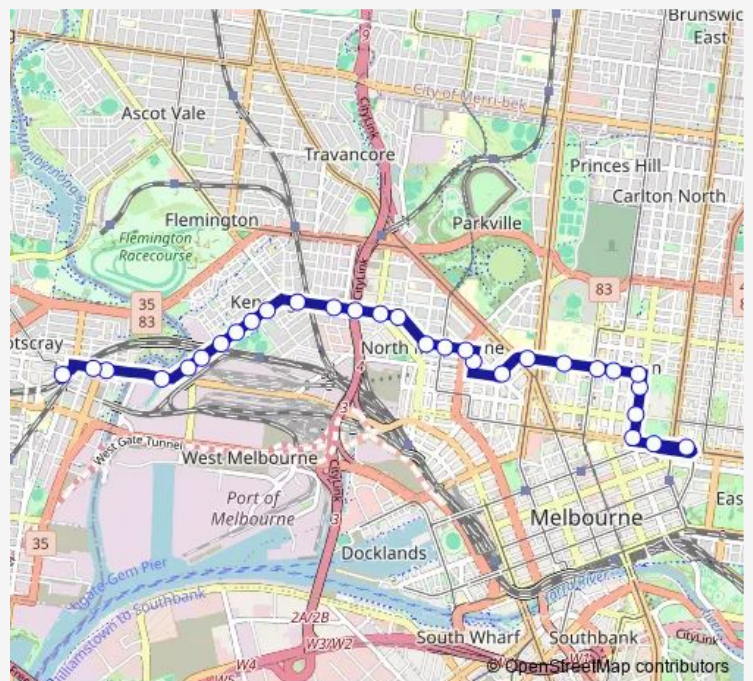

Route schedule

Carlton Gardens/Victoria St (Carlton) — Footscray Station/Irving St (Footscray)

Monday	06:10-22:10
Tuesday	06:20-22:10
Wednesday	06:20-22:10
Thursday	06:20-22:10
Friday	06:20-22:10
Saturday	06:10-22:00
Sunday	07:36-22:00

Route info

Direction: Carlton Gardens/Victoria St (Carlton)

Stops: 30

Trip Duration: 0 hour 35 min

402 — Footscray - East Melbourne

Altona St/Kensington Rd (Kensington)

Mercantile Pde/Kensington Rd (Kensington)

Footscray Station/Irving St (Footscray)

Direction

Footscray Station/Irving St (Footscray) — Carlton Gardens/Victoria St (Carlton)

27 stops

[Open route schedule](#)

Footscray Station/Irving St (Footscray)

Whitehall St/Hopkins St (Footscray)

Direction: Footscray Station/Irving St (Footscray)

Stops: 27

Trip Duration: 0 hour 38 min

Carlton Gardens/Rathdowne St (Carlton)

Exhibition Building/Rathdowne St (Carlton)

Carlton Gardens/Victoria St (Carlton)