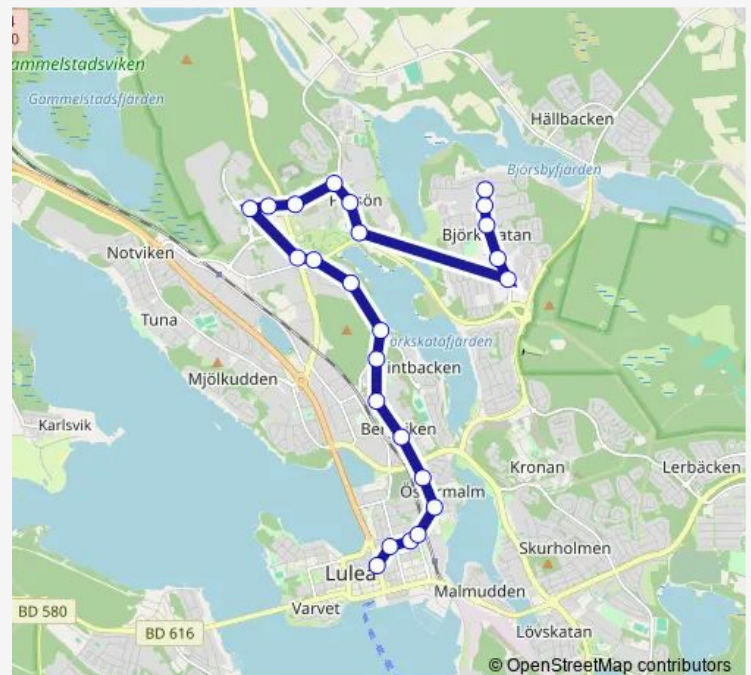

Thursday —

Friday —

Saturday 00:10-03:10

Sunday 00:10-03:10

Route info

Direction: Luleå Smedjegatan

Stops: 24

Trip Duration: 0 hour 20 min

402

BusMaps

Björskatan centrum

Blidvägen

Stormvägen

Direction

Stormvägen — Luleå Smedjegatan

22 stops

[Open route schedule](#)

Stormvägen

Björkskatan centrum

Andreaskyrkan

Regnvägen

Professorsvägen

Porsö centrum

Laboratorievägen

—

Friday

—

Saturday

00:40

Sunday

00:40

Route info