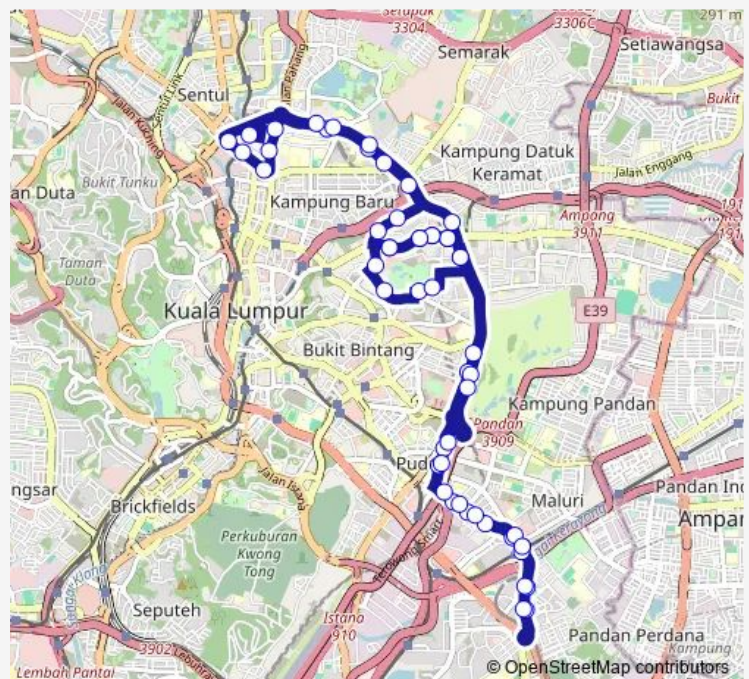

### Route schedule

Terminal Maluri — Terminal Maluri

Monday 05:30-21:00

Tuesday 05:30-21:00

Wednesday 05:30-21:00

Thursday 05:30-21:00

Friday 05:30-21:00

Saturday 05:30-21:00

### Route info

Direction: Terminal Maluri

Stops: 53

Trip Duration: 1 hour 40 min

402 — Terminal Maluri ~ Titiwangsa

KI1948 Flat Pkns

KI1947 Menara TH Selborn

KI271 IJN (Barat)