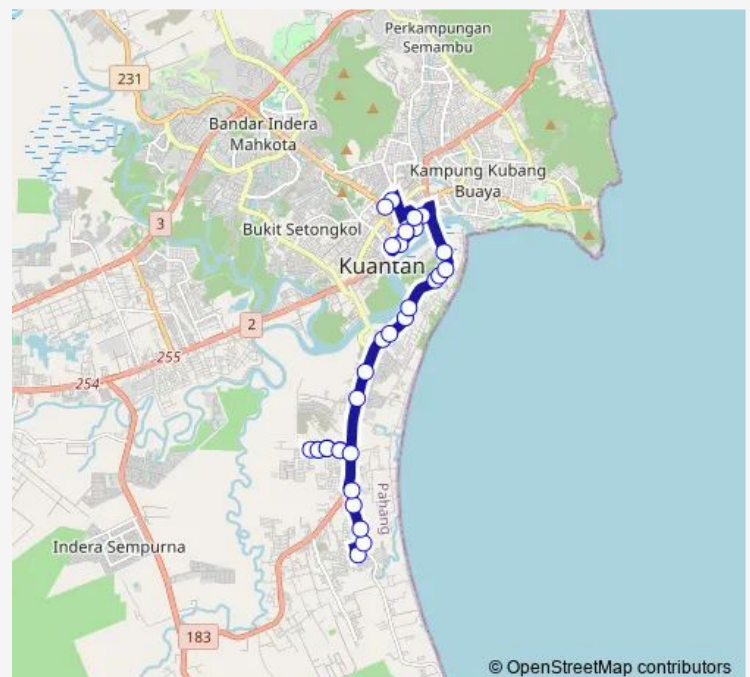

Kampung Peramu

LOT Kedai TG. Lumpur

Petronas Tanjung Lumpur

Route schedule

(M) SMK Sungai Soi — (M) Hentian Bandar

Monday	06:50-22:30
Tuesday	06:50-22:30
Wednesday	06:50-22:30
Thursday	06:50-22:30
Friday	06:50-22:30
Saturday	06:50-22:30
Sunday	06:50-22:30

Route info

Direction: (M) SMK Sungai Soi

Stops: 31

Trip Duration: 0 hour 35 min

402 — Hentian Bandar ~ SMK Sungai Soi

Gedung TEN Ten

(M) Hospital KPJ Pahang

Rangkaian Delima

Wednesday 06:10-21:15

Thursday 06:10-21:15

Friday 06:10-21:15

Saturday 06:10-21:15

Sunday 06:10-21:15

Route info

Direction: (M) Hentian Bandar

Stops: 26