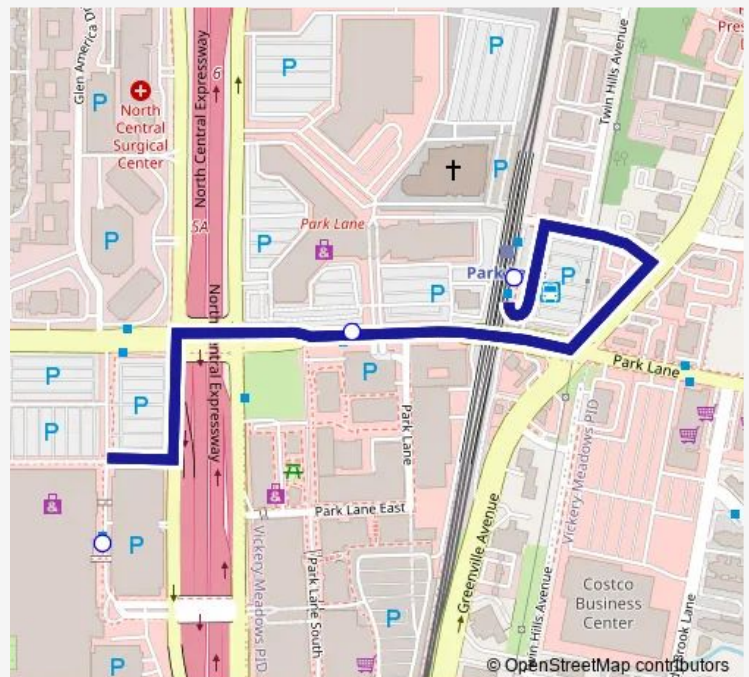

Northpark Mall @ East Entrance - S

Route schedule

Park Lane Station — Northpark Mall @ East Entrance - S

Monday 07:41-22:57

Tuesday 07:41-22:57

Wednesday 07:41-22:57

Thursday 07:41-22:57

Friday 07:41-22:57

Saturday 08:26-22:08

Sunday 08:26-22:08

Route info

Direction: Park Lane Station

Stops: 3

Trip Duration: 0 hour 6 min

402 — Northpark Shuttle

Direction

Northpark Mall @ East Entrance - S — Park Lane Station

4 stops

[Open route schedule](#)

Northpark Mall @ East Entrance - S

US 75 @ Park Lane - N - Mb

Park @ Greenville - E - Mb

Park Lane Station

Route schedule

Northpark Mall @ East Entrance - S — Park Lane Station

Monday 07:47-23:02

Tuesday 07:47-23:02

Wednesday 07:47-23:02

Thursday 07:47-23:02

Friday 07:47-23:02

Saturday 08:32-22:14

Sunday 08:32-22:14